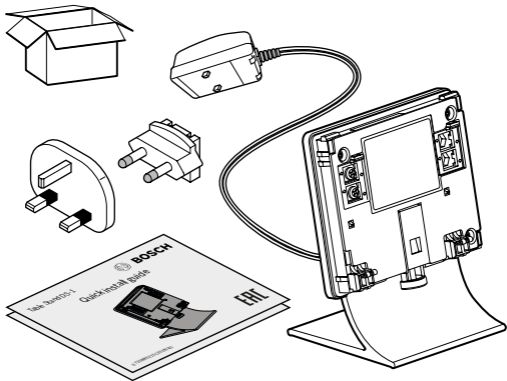

Table Stand DS-1

BOSCH

Quick install guide

EAC

6720885215 (2018/07)

Quick install guide

Manual

www.bosch-easycontrol.com/manual

Table Stand DS-1

U_{in}		V _{AC}	100 – 240 (50/60 Hz)
U_{out}		V _{DC}	14.3 – 16.0
P_{max}		W	4.5
m		g (lb)	200 (0.44)
T_{amb}		°C (°F)	0 ... 45 (32 ... 113)
IP-class			IP30
		mm (inch)	h = 96 (4) w = 86 (3) d = 64 (2.5)

[en] Incorrect connections of this product can cause damage to the unit.
The unit must therefore only be installed by an approved contractor.

[en] Used electrical and electronic appliances

Electrical or electronic devices that are no longer serviceable must be collected separately and sent for environmentally compatible recycling (in accordance with the European Waste Electrical and Electronic Equipment Directive). To dispose of old electrical or electronic devices, you should use the return and collection systems put in place in the country concerned.