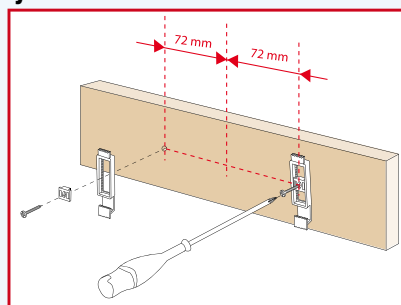

WIRQUIN

MAIN CHARACTERISTICS

- **Most compact cistern on the UK Market,** WRAS only 340mm wide and 130mm deep can be used in 400mm wide cabinets. These dimensions ALREADY include the inlet valve, the isolating valve and the flexible hose.
- **Universal fitting :**
- **Multiple options for water connection :**
 - Right or left: reversible positioning for inlet valve and isolator
 - Bottom or side water connection: flexible braided inlet pipe
 - Top or front operation with dual flush cable
 - Quickly converts to 4 and 2,6 litre flush

TECHNICAL CHARACTERISTICS

• Complete kit:

- **Adjustable hanging system:** allows the cistern to be moved up to 50 and 60 mm to the right or left in the furniture.

- **A notched fixing system.** allowing height adjustment with brackets