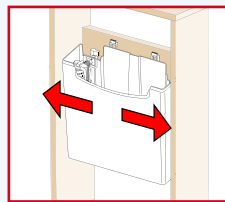

WIRQUIN

MAIN CHARACTERISTICS

- **Most compact cistern on the UK Market,** WRAS only 340mm wide and 130mm deep can be used in 400mm wide cabinets. These dimensions ALREADY include the inlet valve, the isolating valve and the flexible hose.
- **Universal fitting :**
- **Multiple options for water connection :**
 - Right or left: reversible positioning for inlet valve and isolator
 - Bottom or side water connection: flexible braided inlet pipe
 - Top or front operation with dual flush cable
 - Quickly converts to 4 and 2,6 litre flush

TECHNICAL CHARACTERISTICS

• Complete kit:

- **Adjustable hanging system:** allows the cistern to be moved up to 50 and 60 mm to the right or left in the furniture.

- **A notched fixing system.** allowing height adjustment with brackets