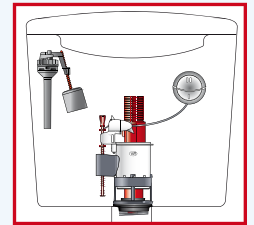

- + The most compact concealed cistern in the UK : fits 400x200x820 mm units
- + The JOLLY TANK all in one concealed cistern can also be used as a low level or close coupled cistern
- + Accessibility to all parts
- + Dual flush mechanism with cable control, guaranteed 10 years
- + Right or left water connection
- + Bottom or side water connection
- + A user friendly system
- + Isolator valve included
- + Outlet Valve pre-installed
- + Universal installation

WIRQUIN

MAIN CHARACTERISTICS

- **Most compact cistern on the UK Market,** WRAS only 340mm wide and 130mm deep can be used in 400mm wide cabinets. These dimensions ALREADY include the inlet valve, the isolating valve and the flexible hose.
- **Universal fitting :**
- **Multiple options for water connection :**
 - Right or left: reversible positioning for inlet valve and isolator
 - Bottom or side water connection: flexible braided inlet pipe
 - Top or front operation with dual flush cable
 - Quickly converts to 4 and 2,6 litre flush

TECHNICAL CHARACTERISTICS

• Complete kit:

- **Adjustable hanging system:** allows the cistern to be moved up to 50 and 60 mm to the right or left in the furniture.

- **A notched fixing system.** allowing height adjustment with brackets

- **Easy vertical and horizontal adjustment.**

- **Jollyflush, dual flush cable operated mechanism, latest design.**

Tested more than a million cycles (5 times greater than WRAS requirement)

- **2 piece rigid flush pipe:**