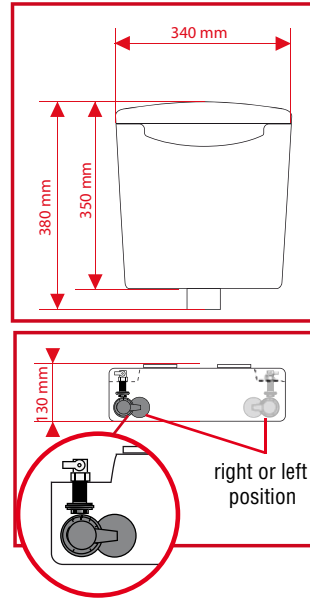

JOLLY TANK

concealed cistern

WRAS
PENDING

JOLLY TANK is the first all in one concealed cistern to provide front and top service access options, side or bottom inlet, supplied complete with isolator valve. 6 and 4 litre flush.

- + The most compact concealed cistern in the UK : fits 400x200x820 mm units
- + The JOLLY TANK all in one concealed cistern can also be used as a low level or close coupled cistern
- + Accessibility to all parts
- + Dual flush mechanism with cable control, guaranteed 10 years
- + Right or left water connection
- + Bottom or side water connection
- + A user friendly system
- + Isolator valve included
- + Outlet Valve pre-installed
- + Universal installation

WIRQUIN

MAIN CHARACTERISTICS

- **Most compact cistern on the UK Market,** WRAS only 340mm wide and 130mm deep can be used in 400mm wide cabinets. These dimensions ALREADY include the inlet valve, the isolating valve and the flexible hose.
- **Universal fitting :**
- **Multiple options for water connection :**
 - Right or left: reversible positioning for inlet valve and isolator
 - Bottom or side water connection: flexible braided inlet pipe
 - Top or front operation with dual flush cable
 - Quickly converts to 4 and 2,6 litre flush

TECHNICAL CHARACTERISTICS

• Complete kit:

- **Adjustable hanging system:** allows the cistern to be moved up to 50 and 60 mm to the right or left in the furniture.

- **A notched fixing system.** allowing height adjustment with brackets