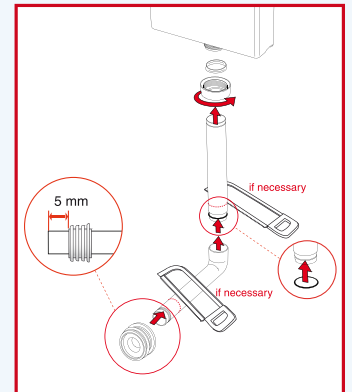

WIRQUIN

MAIN CHARACTERISTICS

- **Most compact cistern on the UK Market,** WRAS only 340mm wide and 130mm deep can be used in 400mm wide cabinets. These dimensions ALREADY include the inlet valve, the isolating valve and the flexible hose.
- **Universal fitting :**
- **Multiple options for water connection :**
 - Right or left: reversible positioning for inlet valve and isolator
 - Bottom or side water connection: flexible braided inlet pipe
 - Top or front operation with dual flush cable
 - Quickly converts to 4 and 2,6 litre flush

TECHNICAL CHARACTERISTICS

• Complete kit:

- **Adjustable hanging system:** allows the cistern to be moved up to 50 and 60 mm to the right or left in the furniture.

- **A notched fixing system.** allowing height adjustment with brackets

- **Easy vertical and horizontal adjustment.**

- **Jollyflush, dual flush cable operated mechanism, latest design.**

Tested more than a million cycles (5 times greater than WRAS requirement)

- **2 piece rigid flush pipe:**

Allows installation in deep furniture or stud walls, can be used without vertical section in limited space situations.

- **The JOLLY TANK all in one concealed cistern** can be used as a low level or close coupled cistern by reversing the lid.