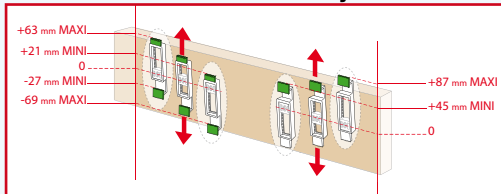

MAIN CHARACTERISTICS

- **Most compact cistern on the UK Market,** WRAS only 340mm wide and 130mm deep can be used in 400mm wide cabinets. These dimensions ALREADY include the inlet valve, the isolating valve and the flexible hose.
- **Universal fitting :**
- **Multiple options for water connection :**
  - Right or left: reversible positioning for inlet valve and isolator
  - Bottom or side water connection: flexible braided inlet pipe
  - Top or front operation with dual flush cable
  - Quickly converts to 4 and 2,6 litre flush

TECHNICAL CHARACTERISTICS

• Complete kit:

- **Adjustable hanging system:** allows the cistern to be moved up to 50 and 60 mm to the right or left in the furniture.

- **A notched fixing system.** allowing height adjustment with brackets

- **Easy vertical and horizontal adjustment.**

- **Jollyflush, dual flush cable operated mechanism, latest design.**

Tested more than a million cycles (5 times greater than WRAS requirement)

- **2 piece rigid flush pipe:**

Allows installation in deep furniture or stud walls, can be used without vertical section in limited space situations.

- **The JOLLY TANK all in one concealed cistern** can be used as a low level or close coupled cistern by reversing the lid.

PROGRAMME

Description	Product code	Code EAN	Pack	Pallet Qty
JOLLY TANK	50717354	3375537552955	Box	60