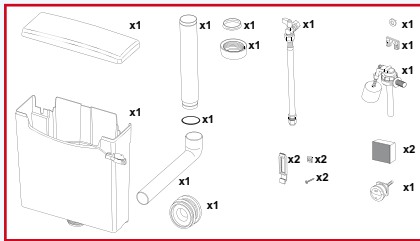

- + The most compact concealed cistern in the UK : fits 400x200x820 mm units
- + The JOLLY TANK all in one concealed cistern can also be used as a low level or close coupled cistern
- + Accessibility to all parts
- + Dual flush mechanism with cable control, guaranteed 10 years
- + Right or left water connection
- + Bottom or side water connection
- + A user friendly system
- + Isolator valve included
- + Outlet Valve pre-installed
- + Universal installation

WIRQUIN

MAIN CHARACTERISTICS

- **Most compact cistern on the UK Market,** WRAS only 340mm wide and 130mm deep can be used in 400mm wide cabinets. These dimensions ALREADY include the inlet valve, the isolating valve and the flexible hose.
- **Universal fitting :**
- **Multiple options for water connection :**
 - Right or left: reversible positioning for inlet valve and isolator
 - Bottom or side water connection: flexible braided inlet pipe
 - Top or front operation with dual flush cable
 - Quickly converts to 4 and 2,6 litre flush

TECHNICAL CHARACTERISTICS

• Complete kit:

- **Adjustable hanging system:** allows the cistern to be moved up to 50 and 60 mm to the right or left in the furniture.

- **A notched fixing system.** allowing height adjustment with brackets