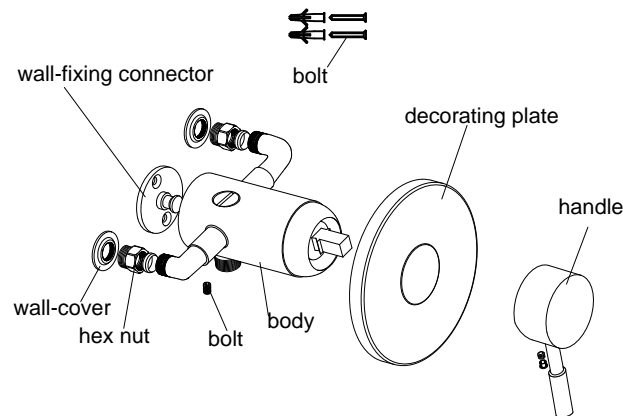

Customer Care Helpline

Telephone: 01386 800750

Email: customerservices@plumbworld.co.uk

Installation Guide

Follow these instructions before fitting the tap detailed in this guide.

Prior to installation, please check that your plumbing system is adequate and that all pipes have been sufficiently flushed through.

1. Use the hexagonal wrench to take off the handle.
2. Align the two water inlet pipes to the two water supply feeds in the wall, then find the wall-fixing connector.
3. Attach the wall-fixing connector into place.
4. Attach the valve to the wall fixing connector. Connect the hot water inlet pipe (marked in red) to the hot water supply and the cold pipe to the cold supply inlet. Tighten the hex nut and wall cover.
5. Use the hexagonal wrench to lock the bolt so that the tap body is tight to the wall-fixing connector.
6. Insert the decorating plate and attach the handle.