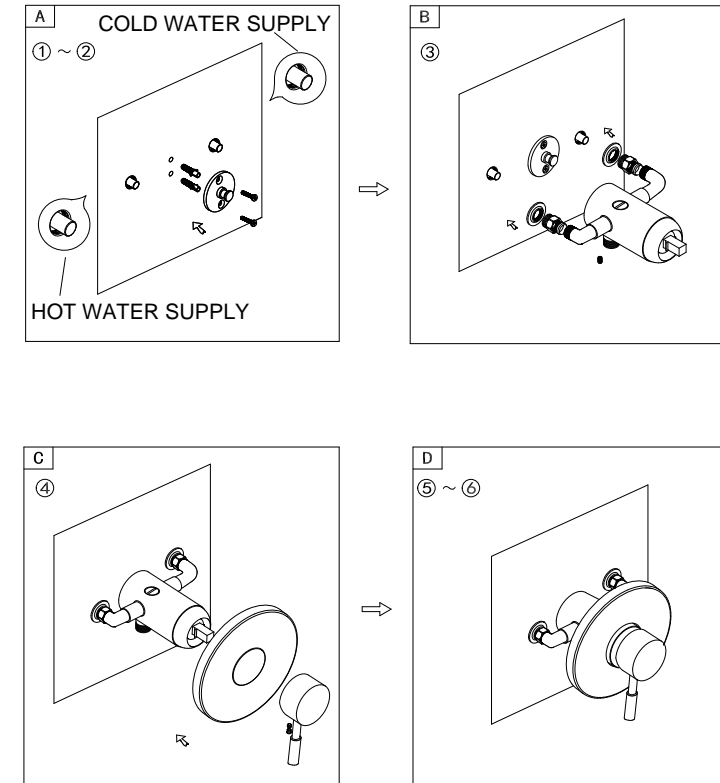

Wall Mounted Concealed / Exposed Manual Shower

Plumbing Systems and Water Pressure

All products are suitable for all UK Water Authority supply pressures. If the taps are installed at low pressure (tank fed) then the minimum height from the outlet of the nozzle to the underside of the cold tank should be 1.8 metres to ensure adequate performance.

Customer Care Helpline

Telephone: 01386 800750

Email: customerservices@plumbworld.co.uk

Installation Guide

Follow these instructions before fitting the tap detailed in this guide.

Prior to installation, please check that your plumbing system is adequate and that all pipes have been sufficiently flushed through.

1. Use the hexagonal wrench to take off the handle.
2. Align the two water inlet pipes to the two water supply feeds in the wall, then find the wall-fixing connector.
3. Attach the wall-fixing connector into place.
4. Attach the valve to the wall fixing connector. Connect the hot water inlet pipe (marked in red) to the hot water supply and the cold pipe to the cold supply inlet. Tighten the hex nut and wall cover.
5. Use the hexagonal wrench to lock the bolt so that the tap body is tight to the wall-fixing connector.
6. Insert the decorating plate and attach the handle.