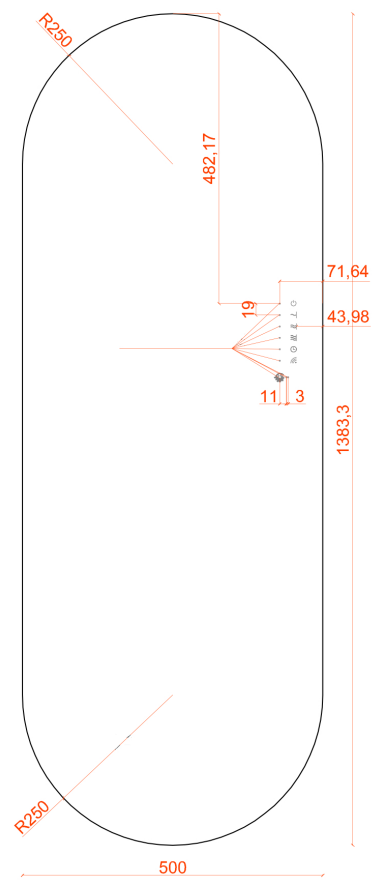

Low energy consumption.

Shatterproof – 10mm laminated toughened safety glass (UN12600-IBI).

Manufacturers
Warranty

Electric

1-2 Day Delivery

FEATURES AND BENEFITS

- Remote 24 hour 7 day week timer.
- Infrared technology.
- Touch screen.
- IPX4 Rated.
- Fixes close to wall.
- Open window function.

VETRO GLASS VERTICAL ELECTRIC

Model	Colour	Height	Length	Product Code	Output at $\Delta T50k$	
					Watts	BTU
Frame	Mirror	1000	500	144245	700	2388
Soap		1380	500	144249	700	2388

TECHNICAL DIAGRAMS

VETRO GLASS VERTICAL ELECTRIC

TECHNICAL DIAGRAMS

VETRO GLASS VERTICAL ELECTRIC