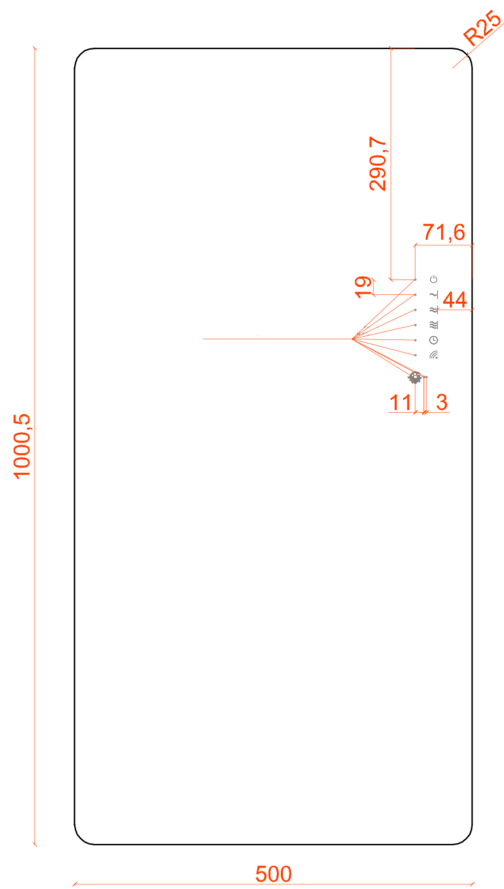

VETRO GLASS VERTICAL ELECTRIC

Model	Colour	Height	Length	Product Code	Output at $\Delta T50k$	
					Watts	BTU
Frame	Mirror	1000	500	144245	700	2388
Soap		1380	500	144249	700	2388

TECHNICAL DIAGRAMS

VETRO GLASS VERTICAL ELECTRIC

TECHNICAL DIAGRAMS

VETRO GLASS VERTICAL ELECTRIC