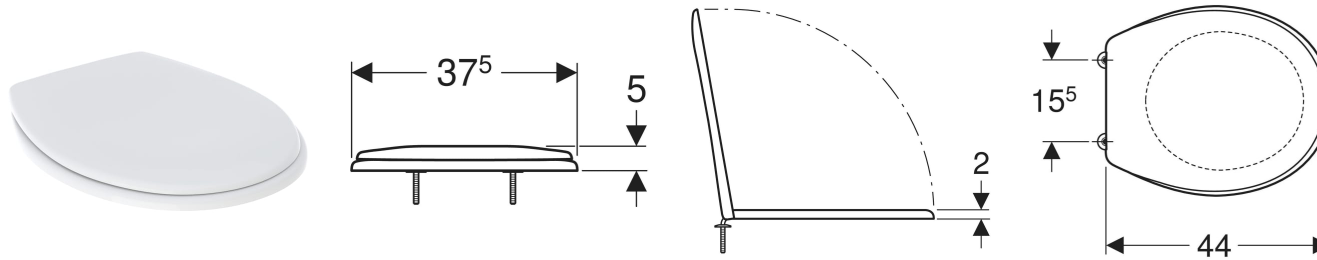

Twyford Option WC seat

APPLICATION PURPOSES

- For private bathrooms and hotels

CHARACTERISTICS

- Sandwich shape

TECHNICAL DATA

Product material	Duroplast
Fastening distance	15.5 cm

Art. no.	Colour / surface	B cm	H cm	T cm	Soft-closing mechanism	Fastening	Hinge material
ST2810WH	white / glossy	37	4.4	44	no	from below	Plastic