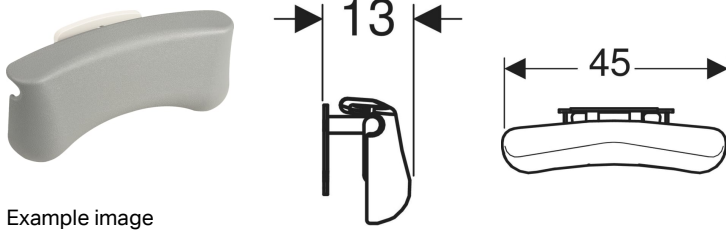

Twyford Avalon backrest

Example image

Application purposes

- Suitable for less-abled installation

Technical data

Product material

Steel / plastic

Characteristics

- Barrier-free

Scope of delivery

- Seat
- Fastening material

Art. no.	Colour / surface
AV4926XX	grey / matt