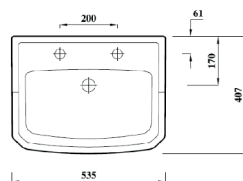

Product:	53cm Basin & pedestal	with bottle trap
One tap hole code:	n/a	n/a
Two tap hole code:	CS53BA2SET	CS53BA2BOT
Weight in kg:	24.3	15.5
Colour:	White	
Material:	Vitreous china	
Standard:	EN14688-CL15	
DOP:	WBVC2	
BiM download:	x	x
CAD download:	✓	x
Full pedestal:	9.8kg	n/a
Semi pedestal:	n/a	
Bottle trap:	n/a	1kg

Shown: Twin 53cm basin on full pedestal with basin mixer taps.  
CS53BA2SET - TPBUXBASIN

**Special notes:**

Basin includes internal overflow and features a hole for a chain stay and plug