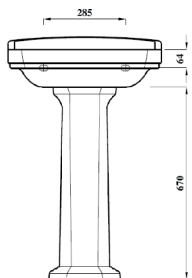

Product:	53cm Basin & pedestal	with bottle trap
One tap hole code:	n/a	n/a
Two tap hole code:	CS53BA2SET	CS53BA2BOT
Weight in kg:	24.3	15.5
Colour:	White	
Material:	Vitreous china	
Standard:	EN14688-CL15	
DOP:	WBVC2	
BiM download:	x	x
CAD download:	✓	x
Full pedestal:	9.8kg	n/a
Semi pedestal:	n/a	
Bottle trap:	n/a	1kg

Shown: Twin 53cm basin on full pedestal with basin mixer taps.  
CS53BA2SET - TPBUXBASIN

**Special notes:**

Basin includes internal overflow and features a hole for a chain stay and plug