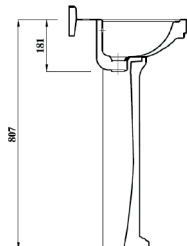

Product:	53cm Basin & pedestal	with bottle trap
One tap hole code:	n/a	n/a
Two tap hole code:	CS53BA2SET	CS53BA2BOT
Weight in kg:	24.3	15.5
Colour:	White	
Material:	Vitreous china	
Standard:	EN14688-CL15	
DOP:	WBVC2	
BiM download:	x	x
CAD download:	✓	x
Full pedestal:	9.8kg	n/a
Semi pedestal:	n/a	
Bottle trap:	n/a	1kg

Shown: Twin 53cm basin on full pedestal with basin mixer taps.  
CS53BA2SET - TPBUXBASIN

**Special notes:**

Basin includes internal overflow and features a hole for a chain stay and plug