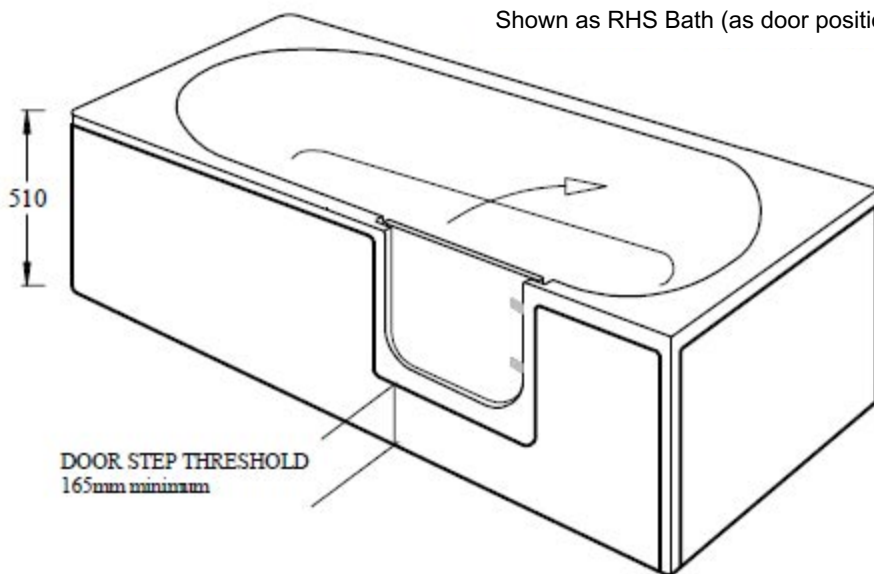

Bathe Easy Cascase Easy Access Bath 1700x700

Shown as RHS Bath (as door position)

DIMENSIONS (NOMINAL) 1695 x 700 x 510

WATER CAPACITY UNOCCUPIED - 188 litres

INTERNAL DEPTH - 380mm

SLIP RESISTANT ENTRY

TWIN WASTES

LHS AND RHS DOOR OPTIONS
RIGHT HAND SHOWN ABOVE