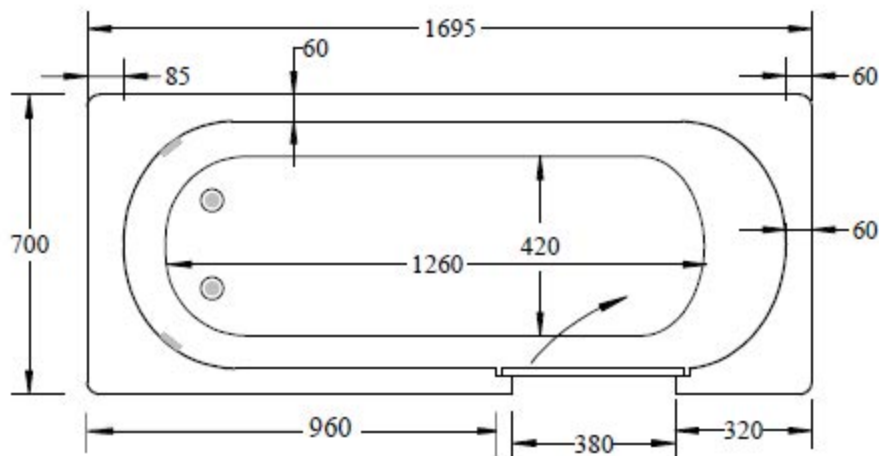

Bathe Easy Cascase Easy Access Bath 1700x700

Shown as RHS Bath (as door position)

DIMENSIONS (NOMINAL) 1695 x 700 x 510

WATER CAPACITY UNOCCUPIED - 188 litres

INTERNAL DEPTH - 380mm

SLIP RESISTANT ENTRY

TWIN WASTES

LHS AND RHS DOOR OPTIONS
RIGHT HAND SHOWN ABOVE