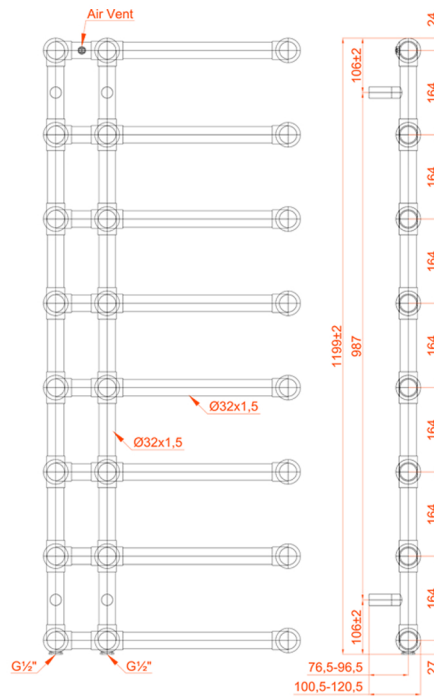

Radiator Specification

- Material: Steel
- Warranty: 10 Year Manufacture
- Product tested in accordance with EN442
- Connections: 1/2"
- Max working pressure: 10 bar

Features and Benefits

- Highly polished chrome in a traditional style
- Hang your towels with ease on the stylish cantilevered tubes

Product Code New	Product name	Finish	Height (mm)	Length (mm)	Depth (mm)	Pipe Centres	Output (Watts)	Output (BTUs)
120862	Blandford	Chrome	800	500	100,5-120,5	100+2	157	536
120863	Blandford	Chrome	1200	500	100,5-120,5	100+2	224	794
120864	Blandford	Chrome	1500	500	100,5-120,5	100+2	286	976

800X500MM

1200X500MM

1500X500MM