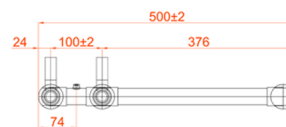

Radiator Specification

- Material: Steel
- Warranty: 10 Year Manufacture
- Product tested in accordance with EN442
- Connections: 1/2"
- Max working pressure: 10 bar

Features and Benefits

- Highly polished chrome in a traditional style
- Hang your towels with ease on the stylish cantilevered tubes

Product Code New	Product name	Finish	Height (mm)	Length (mm)	Depth (mm)	Pipe Centres	Output (Watts)	Output (BTUs)
120862	Blandford	Chrome	800	500	100,5-120,5	100+2	157	536
120863	Blandford	Chrome	1200	500	100,5-120,5	100+2	224	794
120864	Blandford	Chrome	1500	500	100,5-120,5	100+2	286	976

800X500MM

1200X500MM

1500X500MM