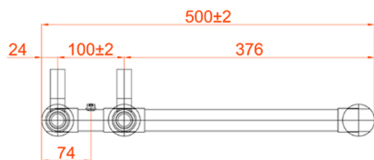

Radiator Specification

- Material: Steel
- Warranty: 10 Year Manufacture
- Product tested in accordance with EN442
- Connections: 1/2"
- Max working pressure: 10 bar

Features and Benefits

- Highly polished chrome in a traditional style
- Hang your towels with ease on the stylish cantilevered tubes

Product Code New	Product name	Finish	Height (mm)	Length (mm)	Depth (mm)	Pipe Centres	Output (Watts)	Output (BTUs)
120862	Blandford	Chrome	800	500	100,5-120,5	100+2	157	536
120863	Blandford	Chrome	1200	500	100,5-120,5	100+2	224	794
120864	Blandford	Chrome	1500	500	100,5-120,5	100+2	286	976

800X500MM

1200X500MM

1500X500MM