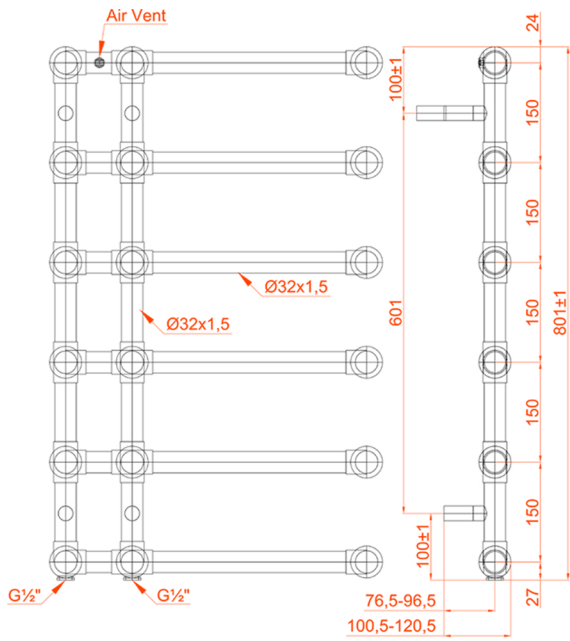

Radiator Specification

- Material: Steel
- Warranty: 10 Year Manufacture
- Product tested in accordance with EN442
- Connections: 1/2"
- Max working pressure: 10 bar

Features and Benefits

- Highly polished chrome in a traditional style
- Hang your towels with ease on the stylish cantilevered tubes

Product Code New	Product name	Finish	Height (mm)	Length (mm)	Depth (mm)	Pipe Centres	Output (Watts)	Output (BTUs)
120862	Blandford	Chrome	800	500	100,5-120,5	100+2	157	536
120863	Blandford	Chrome	1200	500	100,5-120,5	100+2	224	794
120864	Blandford	Chrome	1500	500	100,5-120,5	100+2	286	976

800X500MM

1200X500MM

1500X500MM