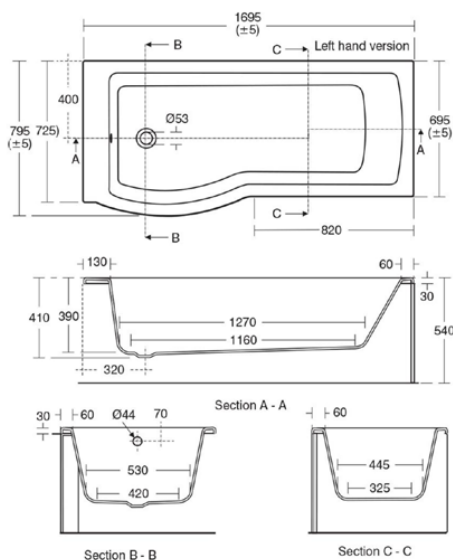

## E256701

TEMPO | Special shaped bath 1690x690x540 mm in white glossy finish, no tap hole, with overflow, no waste

### General information

Product type:	Bath tubs
Sub product type:	Special shaped bath
Brand:	Ideal Standard
Suite name:	TEMPO
Designer:	Ideal Standard
Colour:	01 - White Glossy
Surface finish effect:	glossy
Height (mm):	540
Width (mm):	1690
Length / Projection (mm):	690 - 700
Length / Projection (mm):	790 - 700
Net weight (kg):	26.00
EAN code:	5017830471509

### Product specifications

Amount of handles:	0
Amount of tap holes:	0
Amount of usage locations:	1
Bath panel(s) included:	No
Colour code:	01
Colour description:	white glossy
Corner model:	No
Drilled hole for handle optional:	No
Drilled hole for tap optional:	No
Integrated arm supports:	No
Legs adjustable:	Yes
Location of waste hole:	Foot end
Material:	Plastic
Material quality:	Idealform Plus
Overflow visible:	Yes
PVD technology:	No
Space-saving model:	Yes
Surface finish effect:	glossy

## TEMPO

E256701

TEMPO | Special shaped bath 1690x690x540 mm in white glossy finish, no tap hole, with overflow, no waste