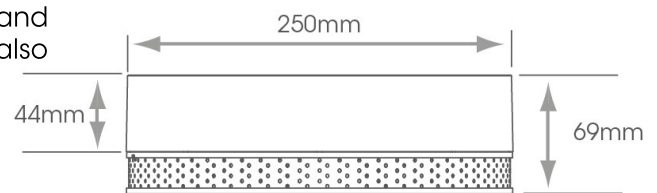

Technical Information	
Power Supply	240v
Guarantee	5 Years
Colour Appearance	Tunable White Warm, Natural & Cool
Colour Temperature	3000k/4000k/6500k
Wattage	17W + 6W Speaker
IP Rating	IP44
Lumens	1200lm

Choose the desired colour temperature to suit the installation, from warm white, to natural white and to cool white, as well as dim and switch on or off, by simply using the remote control. This fitting also provides a uniform light output due to the edge lit feature