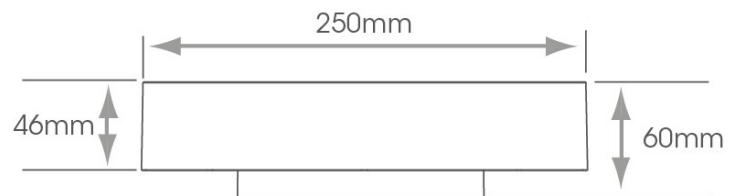

Technical Information	
Power Supply	240v
Guaranree	5 years
Colour Appearance	Natural White
Colour Temperature	4000k—4500k
Wattage	17W
IP Rating	IP44
Lumens	1200lm

This IP44 rated downlight is perfect for situating in a bathroom. Available in Natural white, this fitting provides a uniform light output due to the edge lit feature.

Part Numbers	Description
SY9010	IP44 Bathroom LED Ceiling Light