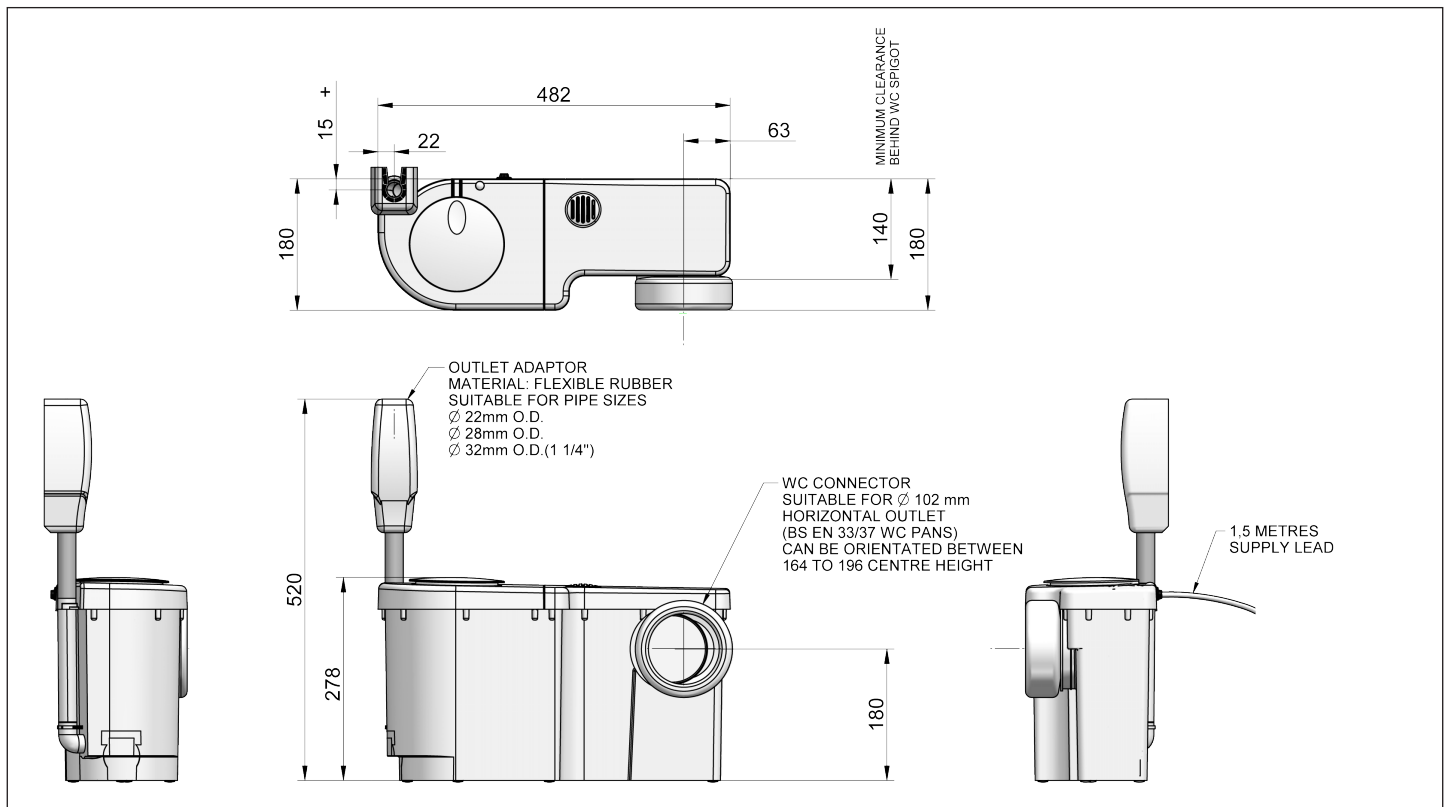

wasteflo

WC1 - Macerator

The Wasteflo WC1 macerator is the perfect choice when installing a toilet in virtually any situation. Its attractive and slim design is fully compatible with standard and slimline sanitaryware.

The slimline design of the Wasteflo macerator enables it to fit behind a WC whilst allowing the cistern to be fixed directly to the wall without the use of battens.

An innovative watertight cassette unit enables easy removal, cleaning and maintenance of the working parts without having to remove the WC, cistern or pipework.

Features

- WC coupling features innovative inbuilt height adjustment (± 16 mm) to accommodate variations in WC outlet position.
- Outlet - suitable for 32 mm, 28 mm or 22 mm waste pipe.
- Pumps up to 5 m vertically or 52 m horizontally.
- Maximum flow rate of 90 l/min.
- Complies with BS EN 12050.
- Typical 50 dB noise level.
- Supplied pre-wired with 1.5 m power cable.

Application

- Macerators are a simple way to pump waste water from a sanitary appliance where there is no local access to a soil pipe.

wasteflo

Pump Model		WC1 46626
General	Guarantee	2 years
Features	Adjustable WC coupling	✓
	Slimline design	✓
	Easy access cassette unit	✓
	Noise level	50 dB (typical)
Performance	Maximum head	5.4 metres
	Pumping distance (vertical)	Up to 5 metres
	Pumping distance (horizontal)	Up to 52 metres
	Maximum flow	90 l/min
	Maximum ambient air temperature	40 °C
	Min / Max water temperature	Min 4 °C / Max 50 °C
Connections	WC	102 mm dia.
	Inlet(s)	N/A
	Outlet	32 mm, 28 mm, 22 mm waste pipe adaptor
Motor	Duty rating	Continuous
Electrical	Power supply / phase / frequency	230 V a.c. / 1 / 50 Hz
	Current (full load)	2.2 Amps
	Power consumption	500 Watts
	Fuse rating	5 Amps
	Power cable (pre-wired)	1.5 metres
Physical	Enclosure protection	IPX4
	Length	482 mm
	Width	180 mm
	Width behind pan	140 mm
	Height (excluding hoses)	278 mm
	Weight (including fittings)	7.9 Kg