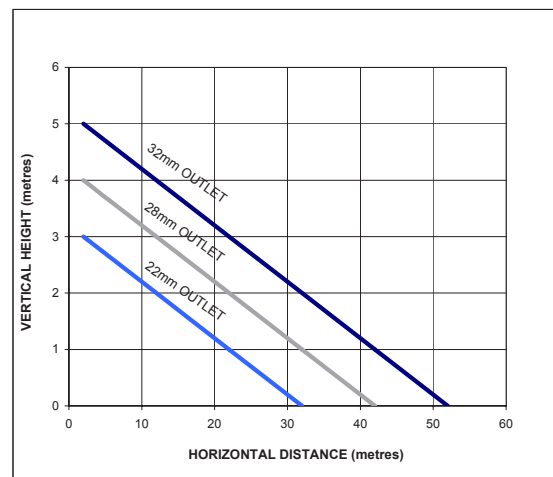

Features

- WC coupling features innovative inbuilt height adjustment (± 16 mm) to accommodate variations in WC outlet position.
- Outlet - suitable for 32 mm, 28 mm or 22 mm waste pipe.
- Pumps up to 5 m vertically or 52 m horizontally.
- Maximum flow rate of 90 l/min.
- Complies with BS EN 12050.
- Typical 50 dB noise level.
- Supplied pre-wired with 1.5 m power cable.

Application

- Macerators are a simple way to pump waste water from a sanitary appliance where there is no local access to a soil pipe.

wasteflo

Pump Model		WC1 46626
General	Guarantee	2 years
Features	Adjustable WC coupling	✓
	Slimline design	✓
	Easy access cassette unit	✓
	Noise level	50 dB (typical)
Performance	Maximum head	5.4 metres
	Pumping distance (vertical)	Up to 5 metres
	Pumping distance (horizontal)	Up to 52 metres
	Maximum flow	90 l/min
	Maximum ambient air temperature	40 °C
	Min / Max water temperature	Min 4 °C / Max 50 °C
Connections	WC	102 mm dia.
	Inlet(s)	N/A
	Outlet	32 mm, 28 mm, 22 mm waste pipe adaptor
Motor	Duty rating	Continuous
Electrical	Power supply / phase / frequency	230 V a.c. / 1 / 50 Hz
	Current (full load)	2.2 Amps
	Power consumption	500 Watts
	Fuse rating	5 Amps
	Power cable (pre-wired)	1.5 metres
Physical	Enclosure protection	IPX4
	Length	482 mm
	Width	180 mm
	Width behind pan	140 mm
	Height (excluding hoses)	278 mm
	Weight (including fittings)	7.9 Kg