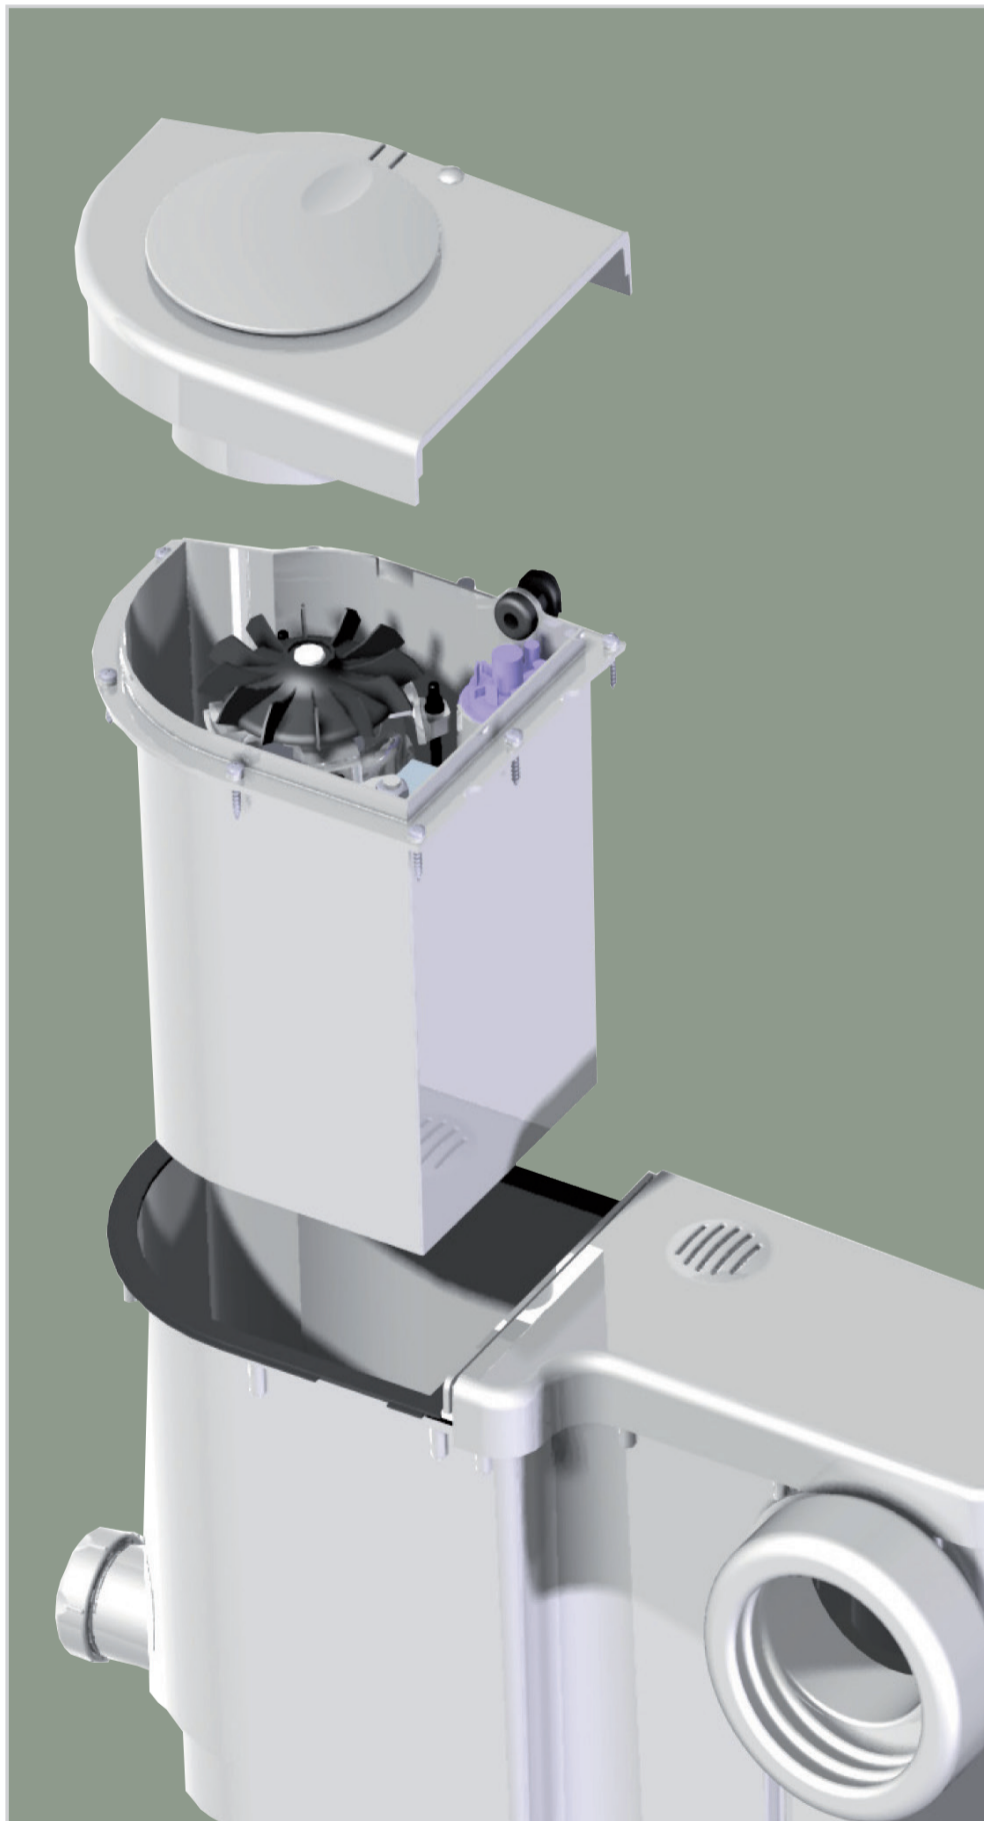

wasteflo

Create a bathroom, kitchen or utility room anywhere with wasteflo.

Within the Wasteflo range of macerators, lifting station and boiler condensate pumps, you will find the solution to efficiently remove wastewater from your property.

DESCRIPTION	WC 1	WC 2	WC 3	WC 4C	LS 5	BC 3
Toilet	●	●	●	●		
Back To Wall Toilet				●		
Wall Hung Toilet				●		
Wash Hand Basin		●	●	●	●	
Shower			●	●	●	
Bath					●	
Bidet			●	●		
Kitchen Sink					●	
Washing Machine					●	
Dishwasher					●	
Combi Boiler						●

Removable cassette system

Wasteflo products are designed with a removable cassette system which allows for clean and easy access without having to remove any pipe work or the appliance when servicing or maintaining the unit.