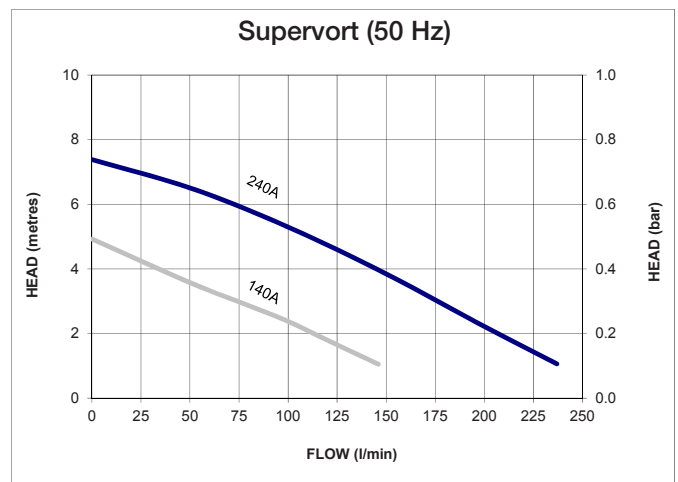

stuart

Submersible Pumps

The Supervort 140A and 240A submersible pumps are designed for the transference of dirty water and are capable of handling semi-solids in suspension of up to 20 mm diameter.

These pumps are compact in design, easy to install and feature an external adjustable float switch.

Features

- External adjustable float switch
- 25 or 32 mm bore hose connector
- Suction to a remaining depth of 120 mm
- Passes suspended particles up to 20 mm diameter
- Top vertical outlet connection

Application

- Ideal for ponds with large gravity fed filter systems where the pump can be incorporated in the filter, with suitable protection to allow water only to enter the pump.

stuart

Pump Model		Supervort 140A 50 Hz 46541	Supervort 240A 50 Hz 46542
General	Guarantee	1 year	
Features	Pump type	Submersible	
	Seal	Double lip	
	Automatic float switch	✓	✓
Materials	Pump body	Polypropylene	
	Impeller	Plastic	
Performance	Maximum head (closed valve)	5.0 metres	7.4 metres
	Maximum immersion depth	7 metres	
	Minimum immersion depth	120 mm	
	Performance @ 50 l/min	3.7 metres	6.5 metres
	Performance @ 100 l/min	2.4 metres	5.2 metres
	Maximum flow	140 l/min	240 l/min
	Min / Max water temperature	Min 4 °C / Max 35 °C	
Connections	Pump connections	G 1½ female	
	Hose Connector	G 1 male x G 1½ female x 25 or 32 mm bore hose	
Motor	Type	Induction, auto-reset thermal trip	
	Duty rating	Continuous	
Electrical	Power supply / phase / frequency	230 V a.c. / 1 / 50 Hz	
	Current (full load)	1.4 Amps	2.3 Amps
	Power consumption	320 Watts	513 Watts
	Fuse rating	5 Amps	
	Power cable (pre-wired)	10 metres	
Physical	Enclosure protection	IPX8	
	Length	260 mm	
	Width	158 mm	
	Height (excluding hoses)	334 mm	
	Weight (including fittings)	4.2 Kg	5.4 Kg
Optional accessories	Lay flat hose 32 mm x 5 m	Pt No 19965	
	Lay flat hose 32 mm x 10 m	Pt No 19966	
	Lay flat hose 32 mm x 15 m*	Pt No 20363	