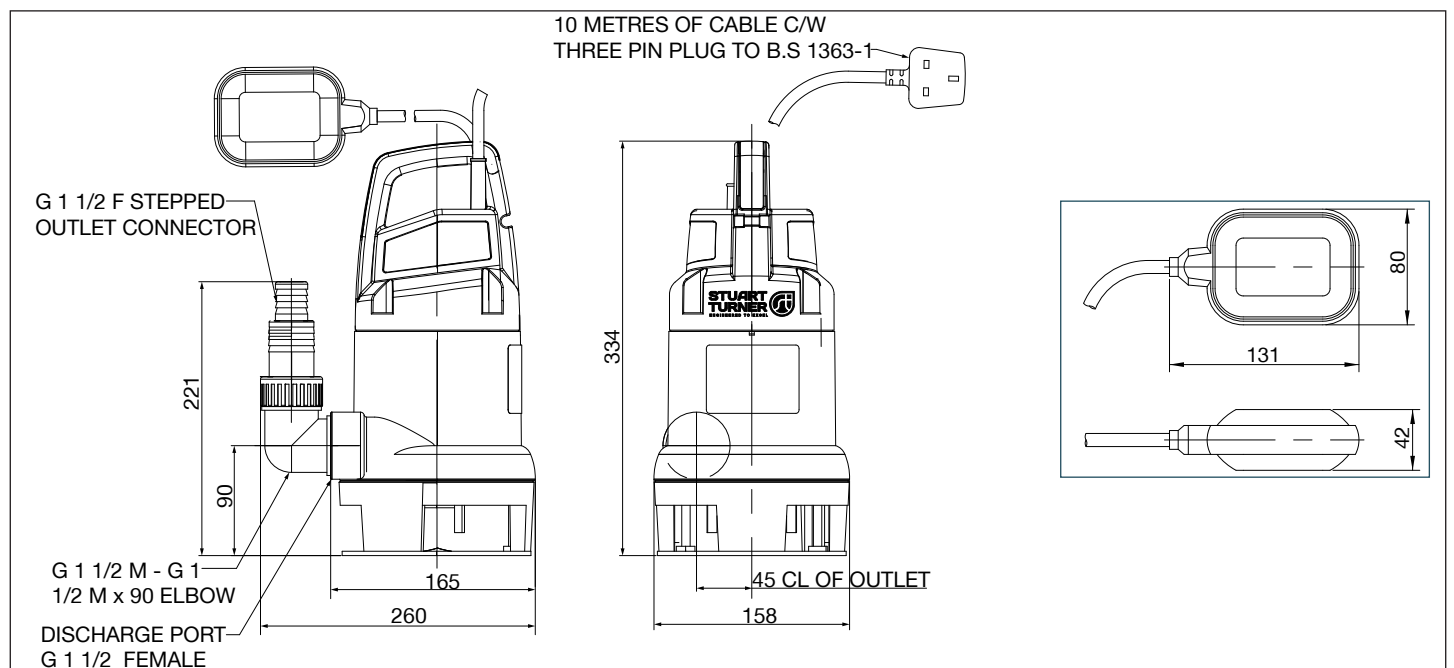

stuart

Pump Model		Supervort 140A 50 Hz 46541	Supervort 240A 50 Hz 46542
General	Guarantee	1 year	
Features	Pump type	Submersible	
	Seal	Double lip	
	Automatic float switch	✓	✓
Materials	Pump body	Polypropylene	
	Impeller	Plastic	
Performance	Maximum head (closed valve)	5.0 metres	7.4 metres
	Maximum immersion depth	7 metres	
	Minimum immersion depth	120 mm	
	Performance @ 50 l/min	3.7 metres	6.5 metres
	Performance @ 100 l/min	2.4 metres	5.2 metres
	Maximum flow	140 l/min	240 l/min
	Min / Max water temperature	Min 4 °C / Max 35 °C	
Connections	Pump connections	G 1½ female	
	Hose Connector	G 1 male x G 1½ female x 25 or 32 mm bore hose	
Motor	Type	Induction, auto-reset thermal trip	
	Duty rating	Continuous	
Electrical	Power supply / phase / frequency	230 V a.c. / 1 / 50 Hz	
	Current (full load)	1.4 Amps	2.3 Amps
	Power consumption	320 Watts	513 Watts
	Fuse rating	5 Amps	
	Power cable (pre-wired)	10 metres	
Physical	Enclosure protection	IPX8	
	Length	260 mm	
	Width	158 mm	
	Height (excluding hoses)	334 mm	
	Weight (including fittings)	4.2 Kg	5.4 Kg
Optional accessories	Lay flat hose 32 mm x 5 m	Pt No 19965	
	Lay flat hose 32 mm x 10 m	Pt No 19966	
	Lay flat hose 32 mm x 15 m*	Pt No 20363	

*This hose is only suitable for the Supervort 240A model.

Stuart Turner Limited reserves the right to amend specifications without notice.