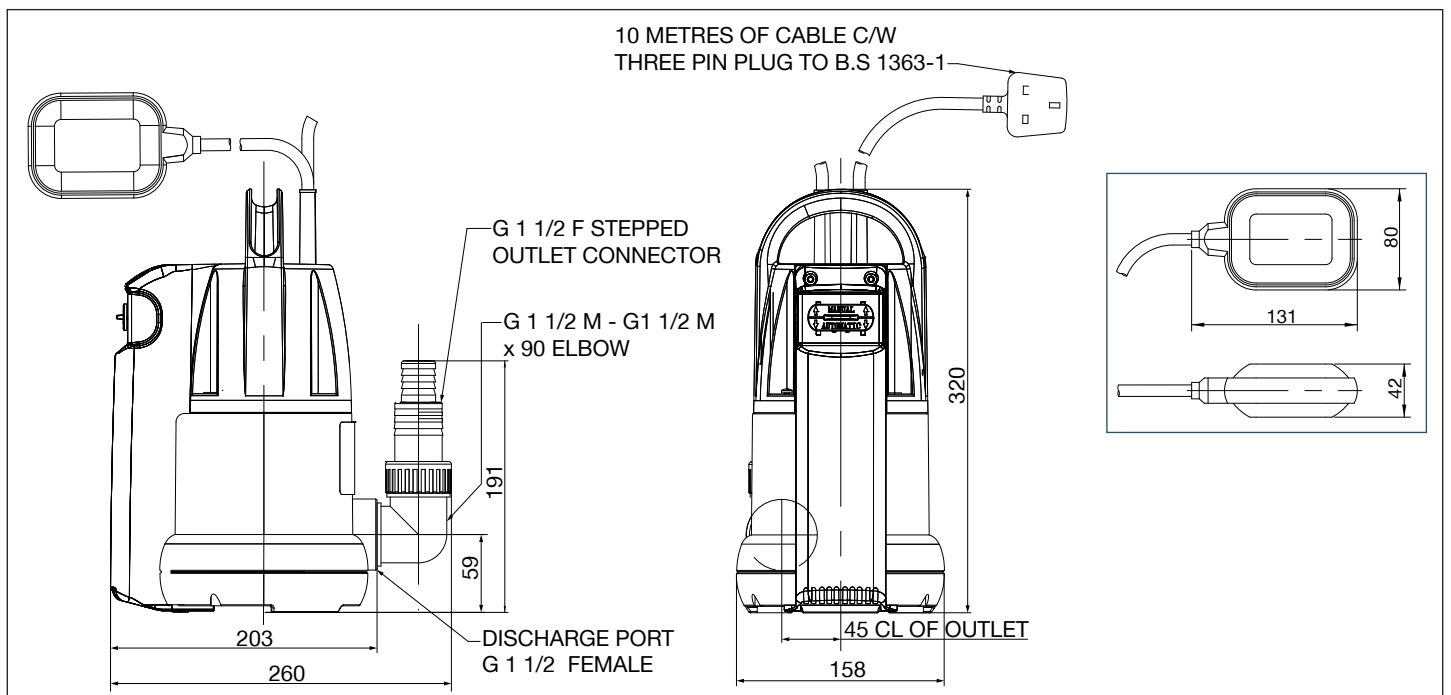

stuart

Submersible Pumps

The Supersub 230A submersible pump is designed for the transference of non foul water and is suitable for use with both clean and grey water.

The pump features a stainless steel motor shell, is compact in design, easy to install and comes complete with an external float switch and stepped hose connector.

Designed to pump solids up to 5 mm.

Features

- External adjustable float switch
- 25 or 32 mm bore hose connector
- Suction to a remaining depth of 90 mm
- Passes suspended particles up to 5 mm diameter
- Top vertical outlet connection

stuart

Pump Model		Supersub 230A 50 Hz 46540
General	Guarantee	1 year
Features	Pump type	Submersible
	Seal	Double lip
	Automatic float switch	✓
Materials	Pump body	Polypropylene
	Impeller	Plastic
Performance	Maximum head (closed valve)	8.3 metres
	Maximum immersion depth	7 metres
	Minimum immersion depth	90 mm
	Performance @ 50 l/min	6.9 metres
	Performance @ 100 l/min	5.4 metres
	Maximum flow	230 l/min
	Min / Max water temperature	Min 4 °C / Max 35 °C
Connections	Pump connections	G 1½ female
	Hose Connector	G 1 male x G 1½ female x 25 or 32 mm bore hose
Motor	Type	Induction, auto-reset thermal trip
	Duty rating	Continuous
Electrical	Power supply / phase / frequency	230 V a.c. / 1 / 50 Hz
	Current (full load)	2.1 Amps
	Power consumption	466 Watts
	Fuse rating	5 Amps
	Power cable (pre-wired)	10 metres
Physical	Enclosure protection	IPX8
	Length	260 mm
	Width	158 mm
	Height (excluding hoses)	320 mm
	Weight (including fittings)	5.3 Kg
Optional accessories	Lay flat hose 32 mm x 5 m	Pt No 19965
	Lay flat hose 32 mm x 10 m	Pt No 19966
	Lay flat hose 32 mm x 15 m	Pt No 20363