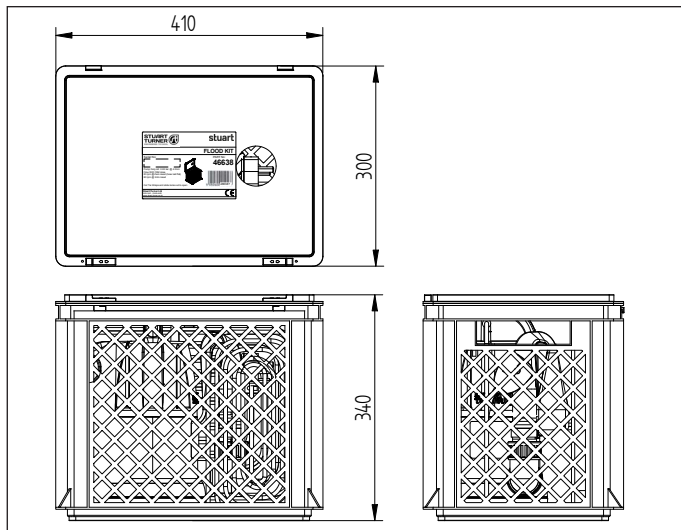

stuart

Flood Kit

Flood Kit containing a Supersub 250VA submersible pump, a reusable plastic container, 15 m of lay flat hose and hose connector.

The robust plastic mesh container can be used as a filter, protecting the pump from debris.

Suitable for clean and grey water.

Features

- Compact and self contained
- Easy to use
- Lay flat space saving hose
- Robust mesh container
- 10 m power lead
- IPX8 rated Submersible pump
- Manual and automatic float switch operation

Application

- A convenient and easy to use solution to pumping out flooded areas such as basements

Flow with 15 m hose attached	
Zero head (hose laid flat)	83 l/min
2.0 m head	80 l/min

stuart

Pump Model		Flood Kit 50 Hz 46638
General	Guarantee	1 year
Features	Pump type	Submersible
	Seal	Double Lip
	Flat hose	15 metres
	Automatic float switch	✓
Materials	Pump body	Polypropylene
	Impeller	Plastic
Performance	Maximum head (closed valve)	0.85 bar
	Maximum flow with 15 m hose	83 l/min @ zero head (hose laid flat), 80 l/min @ 2.0 m head
	Maximum immersion depth	7 metres
	Minimum immersion depth	Submerged
	Min / Max water temperature	Min 4 °C / Max 35 °C
Connections	Pump connections	G 1½ female
Flat hose	Hose Connector	G 1½ female x G 1 male x 25 or 32 mm bore hose
	Flat hose	32 mm lay flat x 15 metres long
Motor	Type	Induction, auto-reset thermal trip
	Duty rating	Continuous
Electrical	Power supply / phase / frequency	230 V a.c. / 1 / 50 Hz
	Current (full load)	2.2 Amps
	Power consumption	508 Watts
	Fuse rating	5 Amps
	Power cable (pre-wired)	10 metres
Physical	Enclosure protection	IPX8
	Length	410 mm
	Width	300 mm
	Height (excluding hoses)	340 mm
	Weight (including fittings)	9.2 Kg