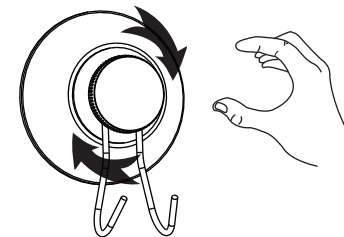

Installation Manual

PWACCBRUSH

1. Make sure the wall is clean.

2. Fix in position and push the air out.

3. Install shelf.

4. Turn tight to the right.

Check out our full range of Bathroom Accessories

Bathroom Accessory Sets