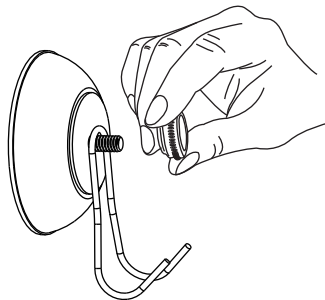

Installation Manual

PWACCBRUSH

1. Make sure the wall is clean.

2. Fix in position and push the air out.

3. Install shelf.

4. Turn tight to the right.

Check out our full range of Bathroom Accessories

Bathroom Accessory Sets

Wall Mounted Bathroom Accessories

Robe Hooks

Bathroom Tumblers

Toilet Roll Holders

Soap Dishes

Towel Rings

Shower Caddies

Bathroom Mirrors