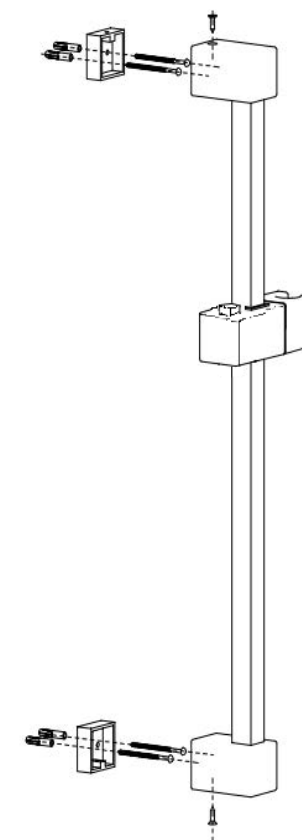

Shower Head KitPlumbing Systems and Water Pressure

All products are suitable for all UK Water Authority supply pressures. If the product is installed at low pressure (tank fed) then the minimum height from the outlet of the shower head to the underside of the cold tank should be 1.8 metres to ensure adequate performance.

Customer Care Helpline

Telephone: 01386 800750

Email: customerservices@plumbworld.co.uk

Installation Guide

1. Hold the slider rail in the required position. Move the rail away from the fixing brackets and mark the drill hole positions through the brackets onto the wall.
2. Drill holes to a depth of 45mm in to the wall.
3. Push the wall plugs into the holes.
4. Screw the brackets onto the wall, with the screws inserted into the wall plugs.
5. Push the assembled slider rail's top and bottom pieces over the brackets.
6. Secure the slider rail assembly into place by inserting and tightening the grub screws at the top and bottom.
7. Connect the end of the shower hose to the outlet of the shower valve, and the other end of the hose to the hand shower. Place the hand shower in the holder.