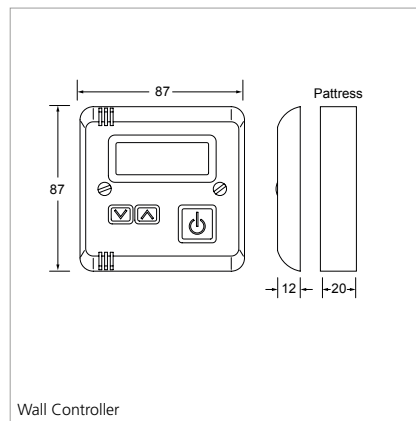

SS80E:

Grilles: brown - RAL 8016, black - RAL 9005, white - RAL 9010

Attachments

Brown, black, chrome or white fascia grilles (grilles shown are for colour reference only and switch configuration varies by product). See below for further details.

Space Saver - Electric

A highly energy efficient fan convector that fits neatly into the plinth of a kitchen unit and eliminates the need for conventional radiators

Outputs

Model	Heat output (kW)	Total Power Consumption (kW)	Fused spur	Mains cable	Sound levels (dBA)	Fascia grille finish colour	Fan-only	Minimum plinth height (mm)
SS2E	1kW/2kW	1kW/2kW	10A	2m	42	Brushed Steel	•	100
SS3E	1kW/2kW/3kW	1kW/2kW/3kW	13A	2m	42	Brushed Steel	•	100
SS80E	0.6kW/1.2kW	0.6kW/1.2kW	10A	2m	38	Stainless Steel	•	80