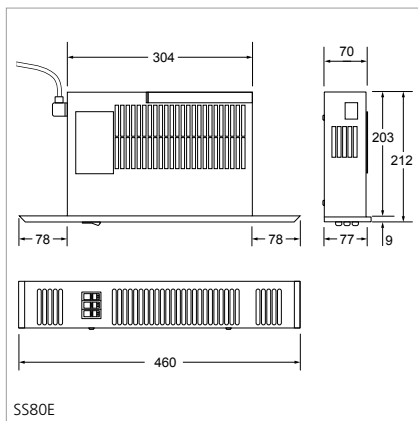

SS80E:

Grilles: brown - RAL 8016, black - RAL 9005, white - RAL 9010

Attachments

Brown, black, chrome or white fascia grilles (grilles shown are for colour reference only and switch configuration varies by product). See below for further details.

Space Saver - Electric

A highly energy efficient fan convector that fits neatly into the plinth of a kitchen unit and eliminates the need for conventional radiators

Outputs

Model	Heat output (kW)	Total Power Consumption (kW)	Fused spur	Mains cable	Sound levels (dBA)	Fascia grille finish colour	Fan-only	Minimum plinth height (mm)
SS2E	1kW/2kW	1kW/2kW	10A	2m	42	Brushed Steel	•	100
SS3E	1kW/2kW/3kW	1kW/2kW/3kW	13A	2m	42	Brushed Steel	•	100
SS80E	0.6kW/1.2kW	0.6kW/1.2kW	10A	2m	38	Stainless Steel	•	80