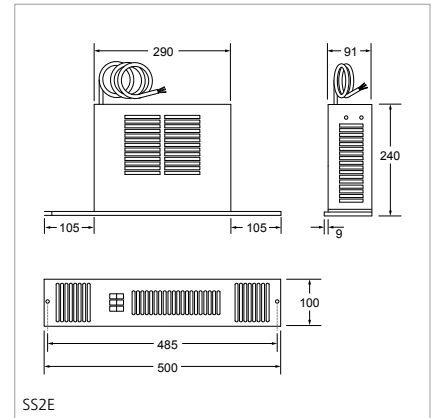

Space Saver - Electric

A highly energy efficient fan convector that fits neatly into the plinth of a kitchen unit and eliminates the need for conventional radiators

Features

- Makes room for extra kitchen storage, work space, or additional appliances
- More affordable than underfloor heating
- Get the flooring you want
- Discreet heating
- Easy to use
- Suitable for plinth heights from 80mm upwards
- Contemporary design with a wide choice of grille colours to suit interior decoration
- Two heat outputs and fan only option for instant heat and cool air circulation
- Low voltage bathroom model available for high humidity areas
- Free five years parts and labour warranty

Applications

- Kitchen
- Utility

Motor

AC

Finish

Fascia grille: Stainless Steel or White RAL 9010 (SS2E, SS3E)
See under attachments for other fascia grille colours

Installation

Correct fascia grille opening must be cut to allow sufficient air intake
SS2E and SS3E - 20mm clearance above unit required
SS80E - 10mm clearance above unit required
Model secured to plinth by two screws through fascia grille
Unit must be earthed

Controls

Wireless temperature control featuring comfort, set back and run back timer (battery operated) supplied.
Overheat protection: thermal cut-out. Manual reset procedure: switch power off at unit or mains, wait 5 minutes, switch power on
SS2E: three rocker switches On/off, 1kW, 2kW
SS3E: two rocker switches 1kW, 2kW, 3kW
SS80E: three rocker switches On/off, 0.6kW, 1.2kW

Accessories

Wall-mounted control switch (white) to suit SS2E

Attachments

SS2E:

Grilles: brown - RAL 8016, black - RAL 9005, white - RAL 9010, chrome. Alternative grilles for SS2E fit over the supplied grille

SS80E:

Grilles: brown - RAL 8016, black - RAL 9005, white - RAL 9010