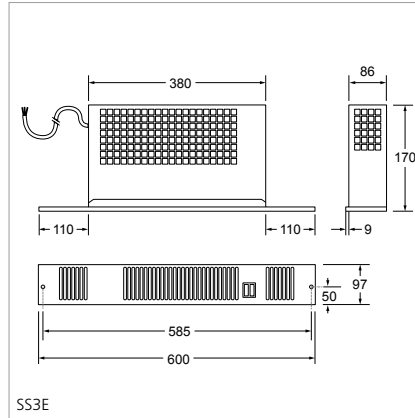

Space Saver - Electric

A highly energy efficient fan convector that fits neatly into the plinth of a kitchen unit and eliminates the need for conventional radiators

Features

- Makes room for extra kitchen storage, work space, or additional appliances
- More affordable than underfloor heating
- Get the flooring you want
- Discreet heating
- Easy to use
- Suitable for plinth heights from 80mm upwards
- Contemporary design with a wide choice of grille colours to suit interior decoration
- Two heat outputs and fan only option for instant heat and cool air circulation
- Low voltage bathroom model available for high humidity areas
- Free five years parts and labour warranty

Applications

- Kitchen
- Utility

Motor

AC

Finish

Fascia grille: Stainless Steel or White RAL 9010 (SS2E, SS3E)
See under attachments for other fascia grille colours

Installation

Correct fascia grille opening must be cut to allow sufficient air intake
SS2E and SS3E - 20mm clearance above unit required
SS80E - 10mm clearance above unit required
Model secured to plinth by two screws through fascia grille
Unit must be earthed

Controls

Wireless temperature control featuring comfort, set back and run back timer (battery operated) supplied.
Overheat protection: thermal cut-out. Manual reset procedure: switch power off at unit or mains, wait 5 minutes, switch power on
SS2E: three rocker switches On/off, 1kW, 2kW
SS3E: two rocker switches 1kW, 2kW, 3kW
SS80E: three rocker switches On/off, 0.6kW, 1.2kW

Accessories

Wall-mounted control switch (white) to suit SS2E

Attachments

SS2E:

Grilles: brown - RAL 8016, black - RAL 9005, white - RAL 9010, chrome. Alternative grilles for SS2E fit over the supplied grille

SS80E:

Grilles: brown - RAL 8016, black - RAL 9005, white - RAL 9010