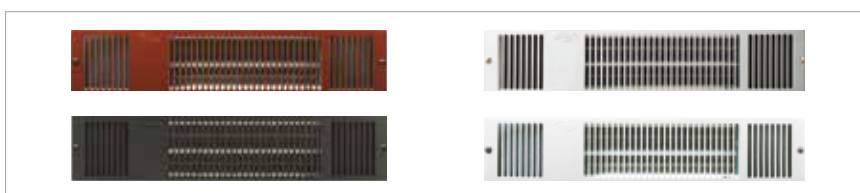

Accessories

Wall-mounted control switch (white) to suit SS2E

Attachments

SS2E:

Grilles: brown - RAL 8016, black - RAL 9005, white - RAL 9010, chrome. Alternative grilles for SS2E fit over the supplied grille

SS80E:

Grilles: brown - RAL 8016, black - RAL 9005, white - RAL 9010

Attachments

Brown, black, chrome or white fascia grilles (grilles shown are for colour reference only and switch configuration varies by product). See below for further details.