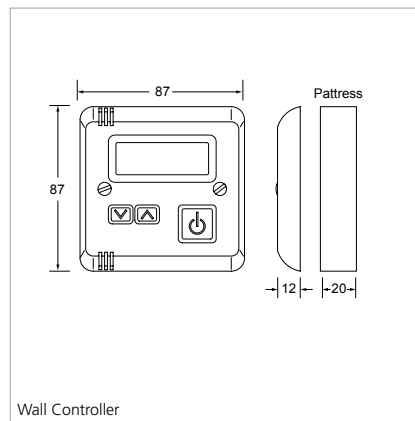

SS80E:

Grilles: brown - RAL 8016, black - RAL 9005, white - RAL 9010

Attachments

Brown, black, chrome or white fascia grilles (grilles shown are for colour reference only and switch configuration varies by product). See below for further details.

Space Saver - Electric

A highly energy efficient fan convector that fits neatly into the plinth of a kitchen unit and eliminates the need for conventional radiators

Outputs

Model	Heat output (kW)	Total Power Consumption (kW)	Fused spur	Mains cable	Sound levels (dBA)	Fascia grille finish colour	Fan-only	Minimum plinth height (mm)
SS2E	1kW/2kW	1kW/2kW	10A	2m	42	Brushed Steel	•	100
SS3E	1kW/2kW/3kW	1kW/2kW/3kW	13A	2m	42	Brushed Steel	•	100
SS80E	0.6kW/1.2kW	0.6kW/1.2kW	10A	2m	38	Stainless Steel	•	80