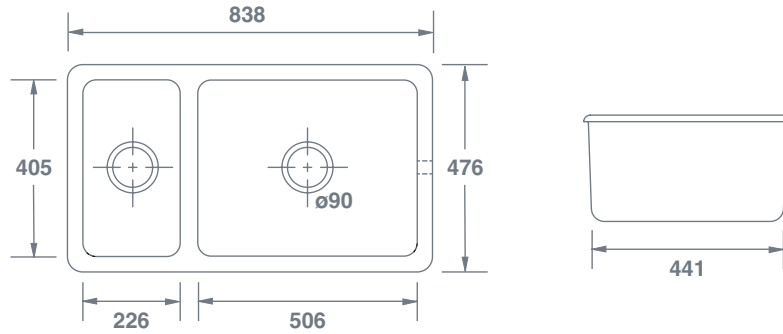

Bradshaw

		Dimensions					
 Bradshaw White	SCBR900WH	(mm)	838	476	244	90	52.5
 Bradshaw Biscuit	SCBR900PN	(mm)	838	476	244	90	52.5
 Bradshaw Matt Grey	SCBR900MG	(mm)	838	476	244	90	52.5
 Bradshaw Matt Black	SCBR900MB	(mm)	838	476	244	90	52.5

Features include: Double bowl sink with offset low dividing wall. Round overflow. Central 90mm waste outlets suitable for basket strainers or waste disposers.