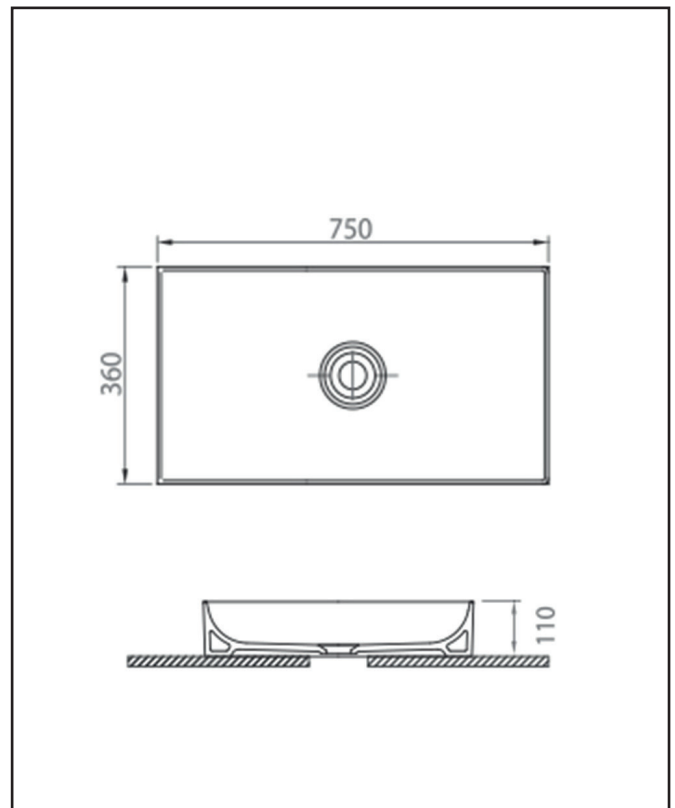

PRODUCT DATA SHEET

Stance 750mm Countertop Basin

Product Code: COUNTERTOP-003

SCUDO
BEAUTIFUL BATHROOMS

0330 124 7290

sales@scudo.co.uk - www.scudo.co.uk

Scudo is the trading name of Harrison Bathrooms Ltd. Whilst we endeavour to ensure that the product information is accurate we accept no liability for any information given. All images are for illustration purposes only. Product images and specification are subject to change. Measurements are in millimetres and are nominal.

| | |
|------------------------------------|-------------------------------|
| Product Name | COUNTERTOP-003 |
| Product Description | Stance 750mm Countertop Basin |
| Product Transportation | |
| Barcode | 5060766123219 |
| Country of origin | TURK |
| Commodity code | 6910900000 |
| Product Measurements | |
| Product Weight (KG) | N/A |
| Product Width (mm) | 360 |
| Product Height (mm) | 110 |
| Product Depth (mm) | 110 |
| Product Length (mm) | 750 |
| Primary Packed Measurements | |
| Packaged Weight | N/A |
| Packed Length | 750 |
| Packed Width | 360 |
| Packed Height | 110 |
| Packaging Weights | |
| Card (kg) | N/A |
| Paper (kg) | N/A |
| Wood (kg) | N/A |
| Plastic (kg) | N/A |

| | |
|----------------------------|-------------------|
| General Information | |
| Construction Material | Polymarble |
| Installation type | Furniture Mounted |
| Colour / Finish | White |
| Basin Attributes | |
| Basin Type | Counter Top |
| Number of Tap Holes | None |
| Compatible Tap codes | Tall Mono Mixers |
| Overflow | None |
| Recommended waste type | Unslotted |
| Compatible Waste Part Code | Unslotted |
| Inner Bowl Width (mm) | 730 |
| Inner Bowl Length (mm) | 340 |
| Inner Bowl Depth (mm) | 90 |