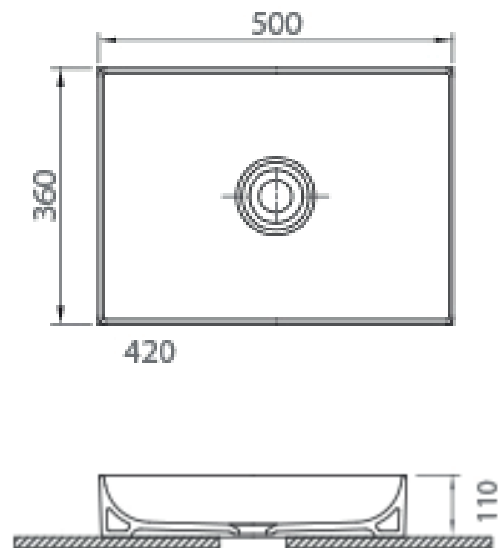

## Stance 500mm Countertop Basin

Product Code: COUNTERTOP-002

**SCUDO**  
BEAUTIFUL BATHROOMS

0330 124 7290

sales@scudo.co.uk - www.scudo.co.uk

Scudo is the trading name of Harrison Bathrooms Ltd. Whilst we endeavour to ensure that the product information is accurate we accept no liability for any information given. All images are for illustration purposes only. Product images and specification are subject to change. Measurements are in millimetres and are nominal.

Product Name	COUNTERTOP-002
Product Description	Stance 500mm Countertop Basin
<b>Product Transportation</b>	
Barcode	5060766123202
Country of origin	TURK
Commodity code	6910900000
<b>Product Measurements</b>	
Product Weight (KG)	N/A
Product Width (mm)	360
Product Height (mm)	110
Product Depth (mm)	110
Product Length (mm)	500
<b>Primary Packed Measurements</b>	
Packaged Weight	N/A
Packed Length	500
Packed Width	360
Packed Height	110
<b>Packaging Weights</b>	
Card (kg)	N/A
Paper (kg)	N/A
Wood (kg)	N/A
Plastic (kg)	N/A

<b>General Information</b>	
Construction Material	Polymarble
Installation type	Furniture Mounted
Colour / Finish	White
<b>Basin Attributes</b>	
Basin Type	Counter Top
Number of Tap Holes	None
Compatible Tap codes	Tall Mono Mixers
Overflow	None
Recommended waste type	Unslotted
Compatible Waste Part Code	Unslotted
Inner Bowl Width (mm)	480
Inner Bowl Length (mm)	340
Inner Bowl Depth (mm)	90

**Dimensions**  
(measurements in mm)