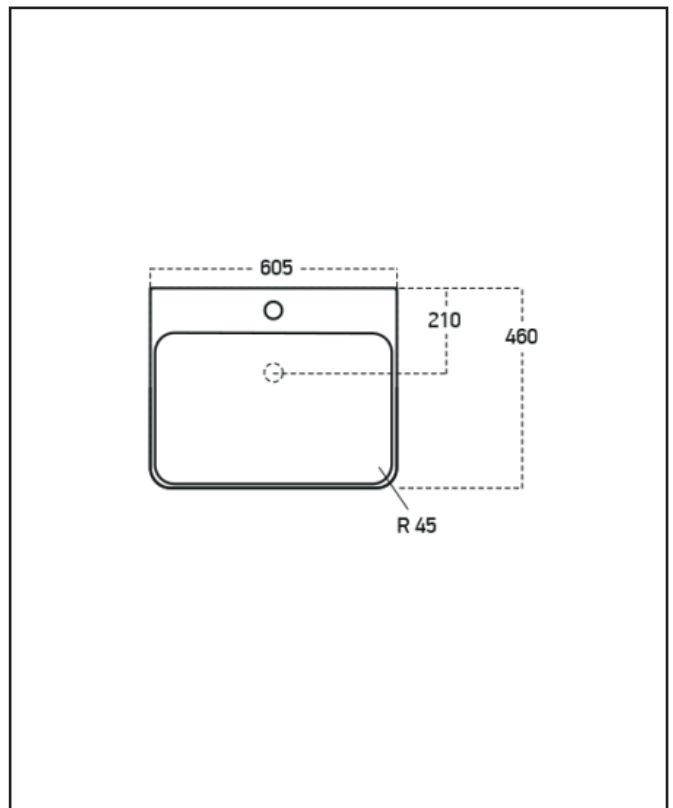

## Rossini Ceramic Basin 600mm

Product Code: DEEP600

**SCUDO**  
BEAUTIFUL BATHROOMS

0330 124 7290

sales@scudo.co.uk - www.scudo.co.uk

Scudo is the trading name of Harrison Bathrooms Ltd. Whilst we endeavour to ensure that the product information is accurate we accept no liability for any information given. All images are for illustration purposes only. Product images and specification are subject to change. Measurement are in millimetres and are nominal.

Product Measurements	
Product Weight:	13.7kg
Product Width:	605mm
Product Height:	460mm
Product Depth:	60mm
Product Length:	N/A
Product Transportation	
Barcode:	5060500643690
Country of Origin:	Turkey
Comodity Code:	3922100000
Primary Packed Measurements	
Packaged Weight:	14kg
Packaged Length:	170mm
Packaged Width:	610mm
Packaged Height:	500mm
Packaging Weight	
Card:	0.8kg
Paper:	N/A
Wood:	N/A
Plastic:	N/A
General Information	
Construction Material:	Ceramic
Installation Type:	Furniture Mounted
Colour / Finish:	White
Basin Attributes	
Basin Type:	Furniture Mounted
Number of Tap Holes:	1
Compatible Tap Codes:	All Mono Mixers
Overflow:	Yes
Recommened Waste Type:	Slotted
Inner Bowl Width:	
Inner Bowl Length:	
Inner Bowl Depth:	
Compatible Waste Part Code:	WASTE94 / WASTE88 WASTE92 / WASTE93 WASTE100 / BLACK094 BLACK098
Compliance DOP	
HBDOC026 / HBDOC027	

**Dimensions**  
(measurements in mm)