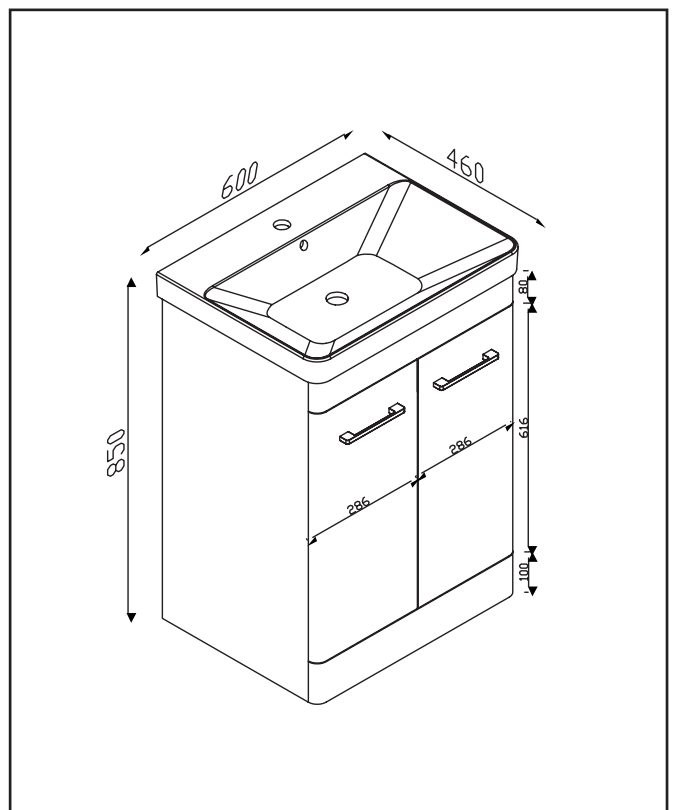

## Rossini Floorstanding 600 Unit Gloss White - **CABINET ONLY**

Product Code: ROSS001

0330 124 7290

sales@scudo.co.uk - www.scudo.co.uk

Scudo is the trading name of Harrison Bathrooms Ltd. Whilst we endeavour to ensure that the product information is accurate we accept no liability for any information given. All images are for illustration purposes only. Product images and specification are subject to change. Measurement are in millimetres and are nominal.

Product Measurements	
Product Weight:	26.3kg
Product Width:	572mm / 600mm inc basin
Product Height:	800mm
Product Depth:	443mm
Product Length:	N/A
Product Transportation	
Barcode:	5060500648138
Country of Origin:	Turkey
Comodity Code:	9403609000
Primary Packed Measurements	
Packaged Weight:	27.8kg
Packaged Length:	620mm
Packaged Width:	495mm
Packaged Height:	850mm
Packaging Weight	
Card:	1.3kg
Paper:	N/A
Wood:	N/A
Plastic:	0.508kg
General Information	
Construction Material:	Painted MDF
Installation Type:	Wall Mounted
Colour / Finish:	Gloss White
Furniture Attributes	
Supplied Fully Assembled:	Yes
Number of Drawer:	N/A
Number of Doors:	2
Soft Close Doors/Drawer:	Yes
Moisture Resistant:	Yes
Internal Shelves:	Yes
Door Opening Width:	572mm
Draw Opening Distance:	N/A
Advised Concealed Cistern:	N/A
False Draws:	N/A
Number of False Draws:	N/A
Reversible Doors:	N/A
Hinge Location:	BOTH
Compatible Furniture Code:	ROSS007 / ROSS008 / ROSS009
Compatible Basin Code:	DEEP600
Handles	
Handle Styles:	Horizontal Bars
Handle Finish:	Chrome
Handle Material:	Steel
Number of Handles:	2
Compliance DOP	
N/A	

**Dimensions**  
(measurements in mm)