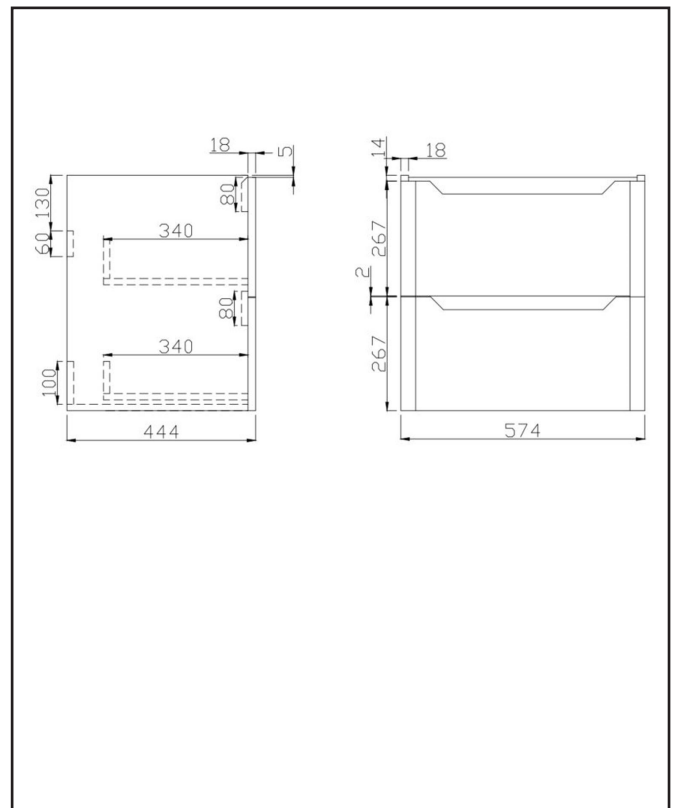

## Ella 600 Wall Unit

Product Code: ELLA-600WALLUNIT-BLUE

**SCUDO**  
BEAUTIFUL BATHROOMS

0330 124 7290

sales@scudo.co.uk - www.scudo.co.uk

Scudo is the trading name of Harrison Bathrooms Ltd. Whilst we endeavour to ensure that the product information is accurate we accept no liability for any information given. All images are for illustration purposes only. Product images and specification are subject to change. Measurement are in millimetres and are nominal.

Product Name	ELLA-600WALLUNIT-BLUE
Product Description	Ella 600 Wall Unit Blue
<b>Product Transportation</b>	
Barcode	5060766124858
Country of origin	China
Commodity code	9403609000
<b>Product Measurements</b>	
Product Weight (KG)	24.8
Product Width (mm)	574
Product Height (mm)	550
Product Depth (mm)	444
Product Length (mm)	0
<b>Primary Packed Measurements</b>	
Packaged Weight	26.1
Packed Length	480
Packed Width	610
Packed Height	0
<b>Packaging Weights</b>	
Card (kg)	1.2
Paper (kg)	0
Wood (kg)	0
Plastic (kg)	0.1
Compliance DOP	N/a

<b>General Information</b>	
Construction Material	Melamine
Installation type	Wall Mounted
Colour / Finish	Blue
<b>Furniture Attributes</b>	
Supplied Fully Assembled	Yes
Number Of Drawers	2
Number Of Doors	0
Soft Close Doors / Drawers	Yes
Moisture resistant	Yes
Internal Shelves	0
Door Opening Width (mm)	N/a
Draw Opening Distance (mm)	0
Recommended Concealed Cistern	0
False Draws	No
Number of False Draws	No
Can the door be swapped over to open the opposite way	N/a
Which side is the door hinge located	N/a
Compatible Furniture Part Code	Ella
Compatible Basin Part Code	DEEP600
<b>Handles</b>	
Handle Style	Recessed cut out
Handle Finish	N/a
Handle Material	N/a
Number of Handles	2

### Dimensions (measurements in mm)