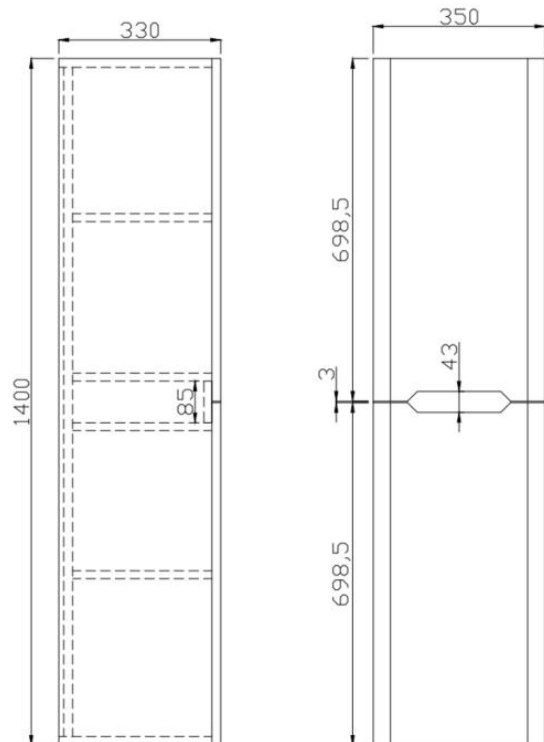

PRODUCT DATA SHEET

Ella Tall Cabinet

Product Code: ELLA-TALLBOY-BLUE

SCUDO
BEAUTIFUL BATHROOMS

0330 124 7290

sales@scudo.co.uk - www.scudo.co.uk

Scudo is the trading name of Harrison Bathrooms Ltd. Whilst we endeavour to ensure that the product information is accurate we accept no liability for any information given. All images are for illustration purposes only. Product images and specification are subject to change. Measurement are in millimetres and are nominal.

Product Name	ELLA-TALLBOY-BLUE
Product Description	Ella 1400 Tall Boy Blue
Product Transportation	
Barcode	5060766124971
Country of origin	China
Commodity code	9403609000
Product Measurements	
Product Weight (KG)	15
Product Width (mm)	350
Product Height (mm)	1400
Product Depth (mm)	330
Product Length (mm)	0
Primary Packed Measurements	
Packaged Weight	16.2
Packed Length	370
Packed Width	1420
Packed Height	0
Packaging Weights	
Card (kg)	1.05
Paper (kg)	0
Wood (kg)	0
Plastic (kg)	0.15
Compliance DOP	N/a

General Information	
Construction Material	Melamine
Installation type	Wall Mounted
Colour / Finish	Blue
Furniture Attributes	
Supplied Fully Assembled	Yes
Number Of Drawers	0
Number Of Doors	2
Soft Close Doors / Drawers	Yes
Moisture resistant	Yes
Internal Shelves	1
Door Opening Width (mm)	312
Draw Opening Distance (mm)	0
Recommended Concealed Cistern	0
False Draws	No
Number of False Draws	No
Can the door be swapped over to open the opposite way	Yes
Which side is the door hinge located	Not Factory fixed
Compatible Furniture Part Code	Ella
Compatible Basin Part Code	N/a
Handles	
Handle Style	Recessed cut out
Handle Finish	N/a
Handle Material	N/a
Number of Handles	2