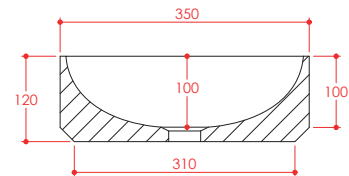

Product Name	BASINMB-350-ARABESCATO
Product Description	Marble Basin Venato White 350x350x120 Honed
Product Transportation	
Barcode	5060964936079
Country of origin	CH
Commodity code	6802919000
Product Measurements	
Product Weight (KG)	14.50
Product Width (mm)	350
Product Height (mm)	120
Product Depth (mm)	350
Product Length (mm)	0
Primary Packed Measurements	
Packaged Weight	15.1
Packed Length	410
Packed Width	180
Packed Height	410
Packaging Weights	
Card (kg)	0.6
Paper (kg)	0
Wood (kg)	0
Plastic (kg)	0
Compliance DOP	N/A

General Information	
Construction Material	Marble
Installation type	Furniture mounted
Colour / Finish	Venato White
Basin Attributes	
Basin Type	Counter Top
Number of Tap Holes	0
Compatible Tap codes	Wall Mounted or Tall Tap
Overflow	No
Recommended waste type	Unslotted / Universal
Inner Bowl Width (mm)	334
Inner Bowl Length (mm)	334
Inner Bowl Depth (mm)	100

### Dimensions (measurements in mm)