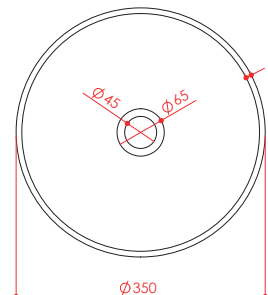

Product Name	BASINMB-350-ARABESCATO
Product Description	Marble Basin Venato White 350x350x120 Honed
Product Transportation	
Barcode	5060964936079
Country of origin	CH
Commodity code	6802919000
Product Measurements	
Product Weight (KG)	14.50
Product Width (mm)	350
Product Height (mm)	120
Product Depth (mm)	350
Product Length (mm)	0
Primary Packed Measurements	
Packaged Weight	15.1
Packed Length	410
Packed Width	180
Packed Height	410
Packaging Weights	
Card (kg)	0.6
Paper (kg)	0
Wood (kg)	0
Plastic (kg)	0
Compliance DOP	N/A

General Information	
Construction Material	Marble
Installation type	Furniture mounted
Colour / Finish	Venato White
Basin Attributes	
Basin Type	Counter Top
Number of Tap Holes	0
Compatible Tap codes	Wall Mounted or Tall Tap
Overflow	No
Recommended waste type	Unslotted / Universal
Inner Bowl Width (mm)	334
Inner Bowl Length (mm)	334
Inner Bowl Depth (mm)	100

### Dimensions (measurements in mm)