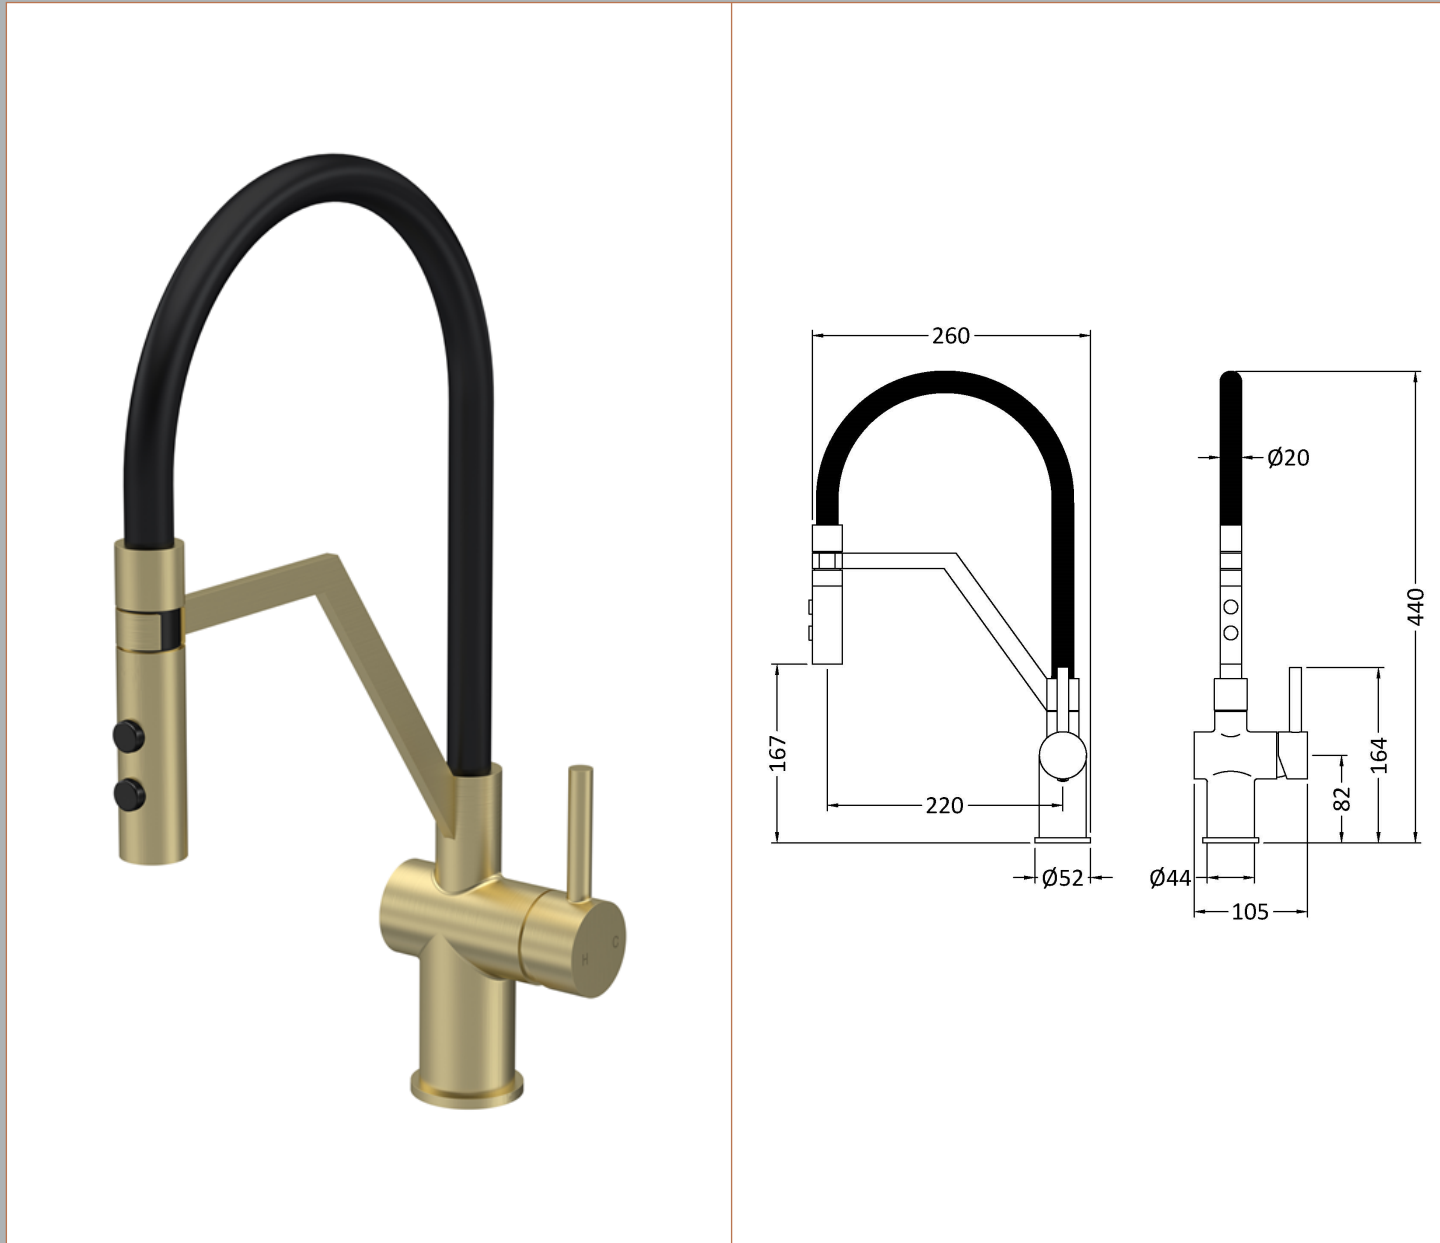

Sales Code: KRA805SL

Description: Ravi Mono Single Lever Brushed Brass

Product Dimensions

| | |
|-------------------|-----|
| Height (mm): | 440 |
| Width (mm): | 105 |
| Depth (mm): | 260 |
| Length (mm): | |
| Nett Weight (kg): | 1.4 |

Outer Box Dimensions (If Applicable)

| | |
|--------------------|---------------|
| Height (mm): | 395 |
| Width (mm): | 335 |
| Depth (mm): | 445 |
| Length (mm): | |
| Gross Weight (kg): | 9 |
| Barcode: | 5056678401033 |

Product Details

| | |
|---------------------------|-----------------------|
| Country of Origin: | China |
| Fitting Instruction: | No |
| Product Material: | Brass |
| Control Type: | Manual |
| Waste Included: | Waste Not Included |
| Waste Type: | Not Applicable |
| WRAS Approval: No | Approval No: N/A |
| Valve/Cartridge Type: | 1/4 Turn Ceramic Disc |
| Colour/Finish: | Brushed Brass |
| Mount Type: | Deck |
| Operating Pressure (bar): | 0.5 |

| | | | | | |
|------------------------------|--------------|--------------|------------|------------|------------|
| Flow Rates: (Litres Per Min) | 0.1 bar: 1.5 | 0.5 bar: 2.9 | 1 bar: 3.8 | 2 bar: 5.6 | 3 bar: 6.9 |
| Pipe Size: | 15 mm | | | | |
| Pipe Centres: | N/A | | | | |