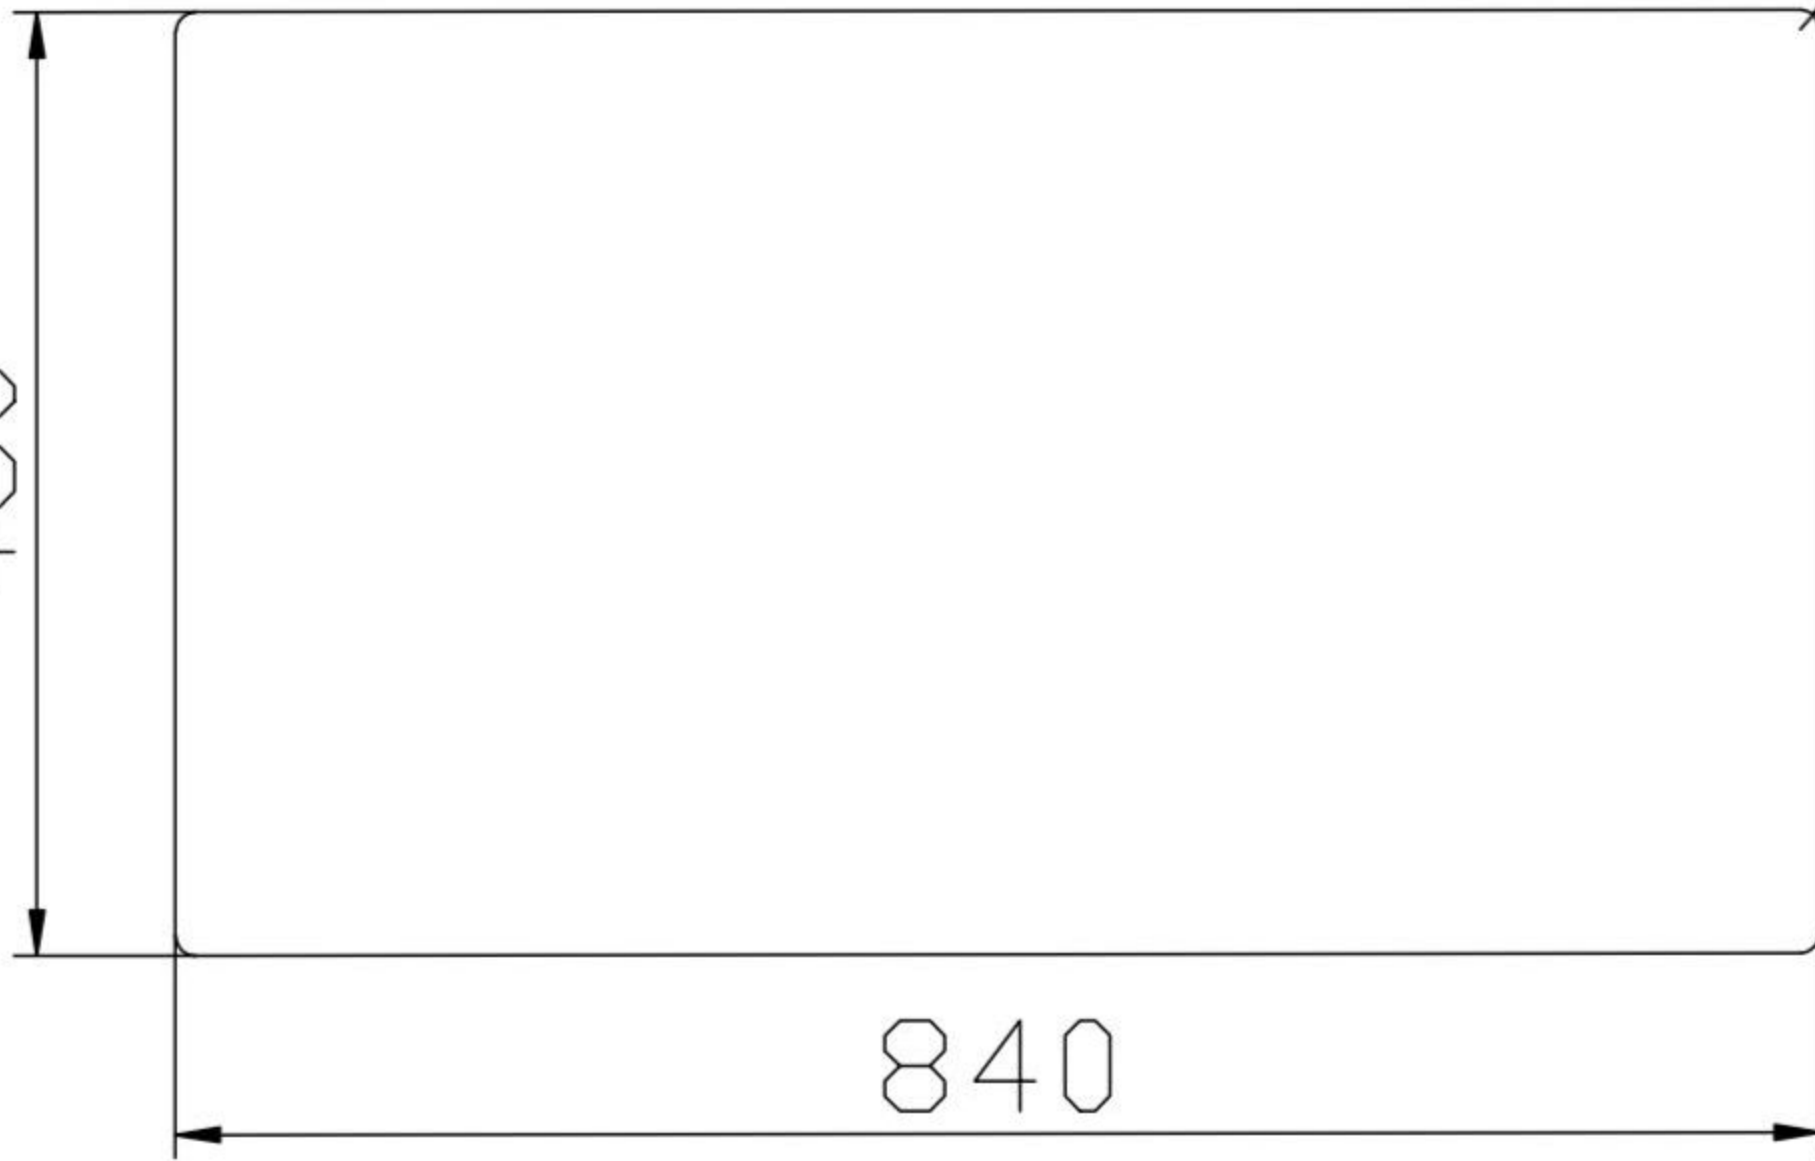

Cut Out Guide

480

840

R10

Check out our full range of Kitchen Products

Kitchen Sinks

Stainless Steel Kitchen Sinks

Granite Composite Kitchen Sinks