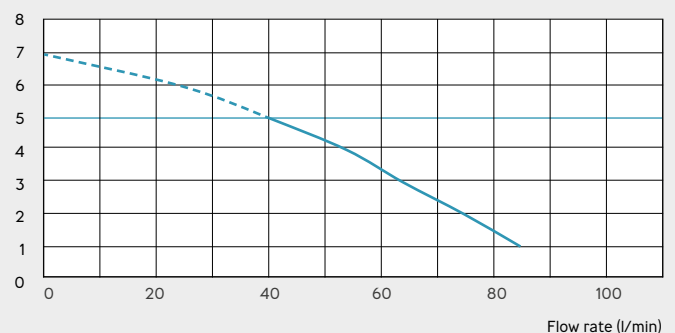

Vertical/horizontal performance

Up to 5 years warranty

200mm depth required behind the WC

Discharge Pipework
22 / 28 / 32mm

Product Weight
5.4kg

Motor Power
400 Watts

Inlet Pipework
40mm

Voltages
220-240 V/50 Hz

IP Rating
IP44

Working Waste Water Temp
35°C

Discharge height (m)

Flow rate (l/min)

Check out our full range of macerators

Saniflo Macerators

Flo-Force Macerators

Stuart Turner Macerators