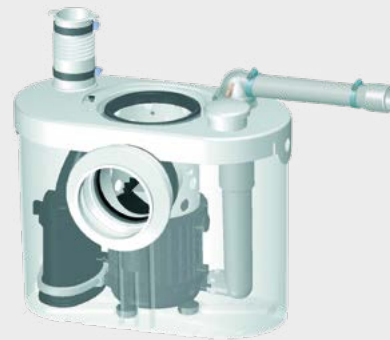

SANITOP® UP

Product Ref: 6002

Similar to the original Saniflo Up but allows connection of a WC and a wash basin to one macerator pump. A great choice for a small cloakroom.

NEW

Why choose this product?

- Unobtrusive with a quiet motor
- One top waste inlet
- Easy access for servicing and maintenance
- No need to change the pipework - replaces existing Saniflo products
- Improved design of casing

Vertical/horizontal performance

Up to 5 years warranty

200mm depth required behind the WC

Discharge Pipework
22 / 28 / 32mm

Product Weight
5.4kg

Motor Power
400 Watts

Inlet Pipework
40mm

Voltages
220-240 V/50 Hz

IP Rating
IP44

Working Waste Water Temp
35°C

Discharge height (m)

Flow rate (l/min)

Check out our full range of macerators

Saniflo Macerators

Flo-Force Macerators

Stuart Turner Macerators