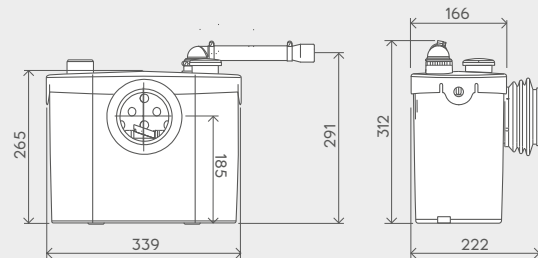

SANITOP® UP

Product Ref: 6002

Similar to the original Saniflo Up but allows connection of a WC and a wash basin to one macerator pump. A great choice for a small cloakroom.

NEW

Why choose this product?

- Unobtrusive with a quiet motor
- One top waste inlet
- Easy access for servicing and maintenance
- No need to change the pipework - replaces existing Saniflo products
- Improved design of casing

Vertical/horizontal performance

Up to 5 years warranty

200mm depth required behind the WC

Discharge Pipework
22 / 28 / 32mm

Product Weight
5.4kg

Motor Power
400 Watts

Inlet Pipework
40mm

Voltages
220-240 V/50 Hz

IP Rating
IP44

Working Waste Water Temp
35°C

Discharge height (m)

Flow rate (l/min)

Check out our full range of macerators

Saniflo Macerators

Flo-Force Macerators

Stuart Turner Macerators