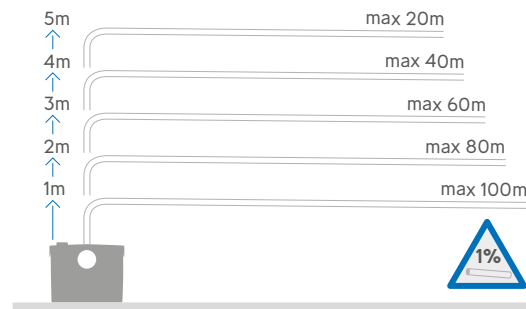

SANITOP® UP

Product Ref: 6002

Similar to the original Saniflo Up but allows connection of a WC and a wash basin to one macerator pump. A great choice for a small cloakroom.

NEW

Why choose this product?

- Unobtrusive with a quiet motor
- One top waste inlet
- Easy access for servicing and maintenance
- No need to change the pipework - replaces existing Saniflo products
- Improved design of casing

Vertical/horizontal performance

Up to 5 years warranty

200mm depth required behind the WC

Discharge Pipework
22 / 28 / 32mm

Product Weight
5.4kg

Motor Power
400 Watts

Inlet Pipework
40mm

Voltages
220-240 V/50 Hz

IP Rating
IP44

Working Waste Water Temp
35°C

Discharge height (m)

Flow rate (l/min)

Check out our full range of macerators

Saniflo Macerators

Flo-Force Macerators

Stuart Turner Macerators