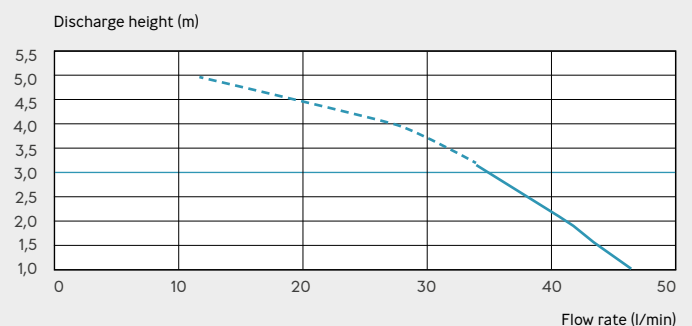

SANISHOWER® FLAT

Product Ref: 1043/3

Ideal pumping solution for a low level shower tray. Capable of pumping a standard electric or gravity mixer shower. Two inlets mean a wash basin can be added too.

Why choose this product?

- Suits low level shower trays of 80mm and over
- Overcomes gravity drainage issues
- Allows basement showers
- Additional inlet for basin
- Two part kit with Sanishower flat pump plus gully and waste
- Low level activation

Vertical/horizontal performance

Discharge Pipework 22 / 32mm	Working Waste Water Temp 35°C
Motor Power 250 Watts	Product Weight 3.7kg
Voltages 220-240 V/50 Hz	IP Rating IP44

Check out our full range of macerators