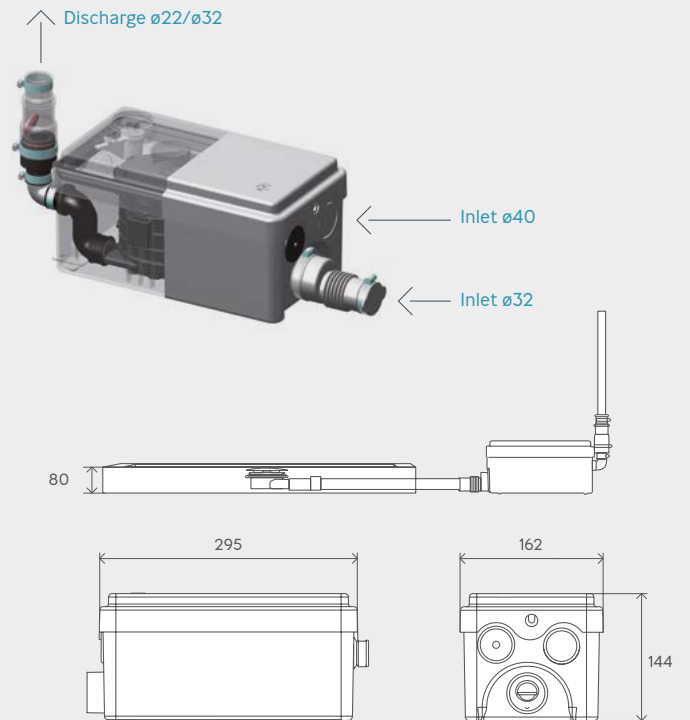

SANISHOWER® FLAT

Product Ref: 1043/3

Ideal pumping solution for a low level shower tray. Capable of pumping a standard electric or gravity mixer shower. Two inlets mean a wash basin can be added too.

Why choose this product?

- Suits low level shower trays of 80mm and over
- Overcomes gravity drainage issues
- Allows basement showers
- Additional inlet for basin
- Two part kit with Sanishower flat pump plus gully and waste
- Low level activation

Vertical/horizontal performance

Discharge Pipework 22 / 32mm	Working Waste Water Temp 35°C
Motor Power 250 Watts	Product Weight 3.7kg
Voltages 220-240 V/50 Hz	IP Rating IP44

Check out our full range of macerators