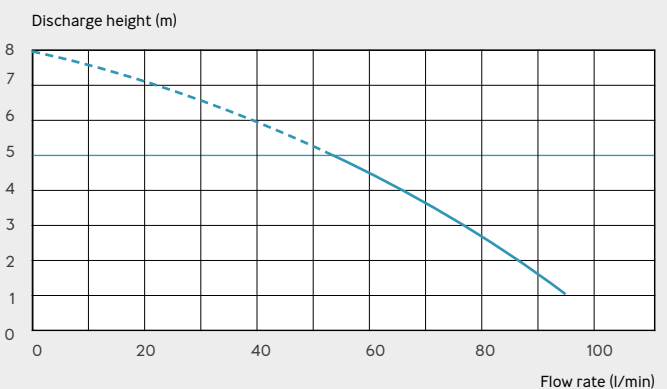

Discharge Pipework
22 / 28 / 32mm

Product Weight
6.4kg

Motor Power
400 Watts

Inlet Pipework
40mm

Voltages
220-240 V/50 Hz

IP Rating
IP44

Working Waste Water Temp
35°C