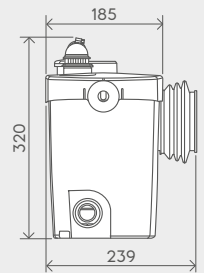

Product Ref: 6006

The Sanipro Up is ideal for adding an en-suite. With two inlets the Sanipro Up can easily deal with a WC, wash basin, bidet and a power shower.

Why choose this product?

- Compact, neat and unobtrusive
- Capacity for an en-suite installation
- Inlets either side of unit
- Easy access for servicing and maintenance
- No need to change the pipework - replaces existing Saniflo products
- Improved design of casing

Vertical/horizontal performance

Up to 5 years warranty

210mm depth required behind the WC

Discharge Pipework
22 / 28 / 32mm

Product Weight
6.4kg

Motor Power
400 Watts

Inlet Pipework
40mm

Voltages
220-240 V/50 Hz