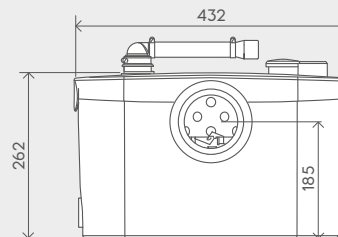

Product Ref: 6006

The Sanipro Up is ideal for adding an en-suite. With two inlets the Sanipro Up can easily deal with a WC, wash basin, bidet and a power shower.

Why choose this product?

- Compact, neat and unobtrusive
- Capacity for an en-suite installation
- Inlets either side of unit
- Easy access for servicing and maintenance
- No need to change the pipework - replaces existing Saniflo products
- Improved design of casing

Vertical/horizontal performance

Up to 5 years warranty

210mm depth required behind the WC

Discharge Pipework
22 / 28 / 32mm

Product Weight
6.4kg

Motor Power
400 Watts

Inlet Pipework
40mm

Voltages
220-240 V/50 Hz