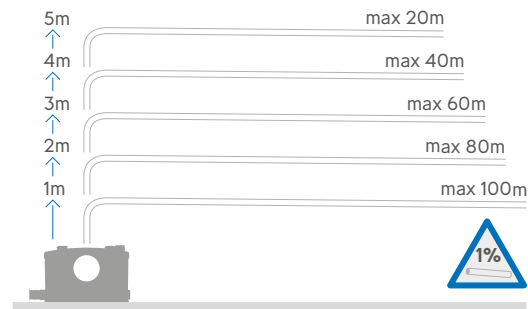

Product Ref: 6006

The Sanipro Up is ideal for adding an en-suite. With two inlets the Sanipro Up can easily deal with a WC, wash basin, bidet and a power shower.

Why choose this product?

- Compact, neat and unobtrusive
- Capacity for an en-suite installation
- Inlets either side of unit
- Easy access for servicing and maintenance
- No need to change the pipework - replaces existing Saniflo products
- Improved design of casing

Vertical/horizontal performance

Up to 5 years warranty

210mm depth required behind the WC

Discharge Pipework
22 / 28 / 32mm

Product Weight
6.4kg

Motor Power
400 Watts

Inlet Pipework
40mm

Voltages
220-240 V/50 Hz