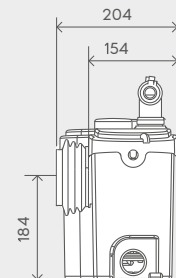

Vertical/horizontal performance

Cover allows easy access to electronic components

Robust blade suitable for heavy usage

Discharge Pipework
32mm

Product Weight
12kg

Motor Power
1100 Watts

Inlet Pipework
40mm