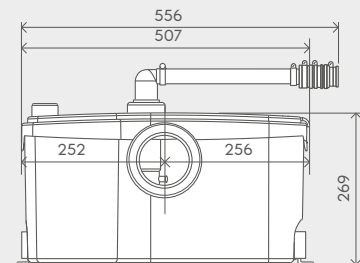

Vertical/horizontal performance

Cover allows easy access to electronic components

Robust blade suitable for heavy usage

Discharge Pipework
32mm

Product Weight
12kg

Motor Power
1100 Watts

Inlet Pipework
40mm