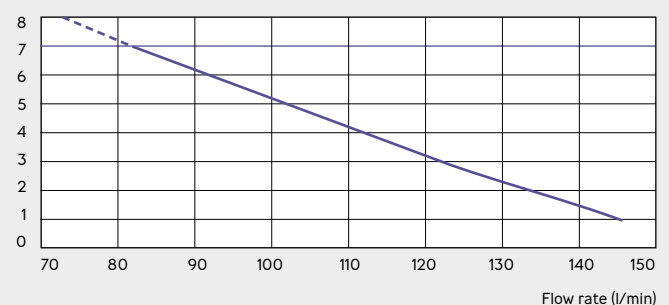

Vertical/horizontal performance

Cover allows easy access to electronic components

Robust blade suitable for heavy usage

Discharge Pipework
32mm

Product Weight
12kg

Motor Power
1100 Watts

Inlet Pipework
40mm

Voltages
220-240 V/50 Hz

IP Rating
IP44

Working Waste Water Temp
35°C

Discharge height (m)

Flow rate (l/min)

Check out our full range of macerators

Saniflo Macerators

Flo-Force Macerators