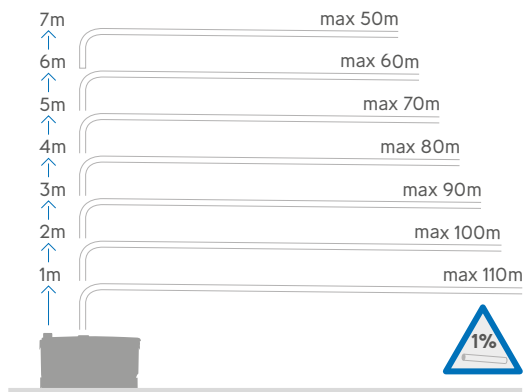

Product Ref: 1053/1

Sanibest® Pro is a heavy duty macerator suitable for heavy usage public or commercial environments. Handles connection to a WC, basin, bidet and shower.

Why choose this product?

- Ideal for heavy usage applications
- Three inlets - two side entries and one cover entry
- Working temperature of 35°C
- Meets European standard EN12050-3

Vertical/horizontal performance

Cover allows easy access to electronic components

Robust blade suitable for heavy usage

Discharge Pipework
32mm

Product Weight
12kg

Motor Power
1100 Watts

Inlet Pipework
40mm

Voltages
220-240 V/50 Hz

IP Rating
IP44

Working Waste Water Temp
35°C

Discharge height (m)

Flow rate (l/min)

Check out our full range of macerators

Saniflo Macerators

Flo-Force Macerators