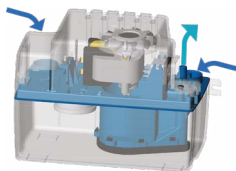

Sanicondens Eco

4.5 m
50 m

PRODUCT BENEFITS

- Compact and quiet solution
- Connections possible with gas and oil boilers (using the Sanineutral or Sanineutral Mini), floor and wall-mounted units, refrigerated display cabinets, air conditioning units and dehumidifiers
- Easy installation: fixing kit supplied

CONNECTIONS

← Discharge diameter (int.) : 10 mm

→ Inlet diameter DN : 28 mm

PACK CONTAINS

Sanicondens Eco, non-return valve, fixing screws, 1 inlet adapter, 1 drain hose (5 m), 1 power cable 1.5 m, 1 outlet adapter

CURVE

— recommended max height: 4.5 m

TECHNICAL FEATURES

Max. power of boiler	Oil 30, Gas 50 kW
Number of inlets	2
Inlet diameter DN	28 mm
Discharge diameter (int.)	10 mm
Tank volume	2.2 L
Max. incoming temperature	80°C (S3 15%)
Voltage / Frequency	220-240 V / 50-60 Hz
Max. power consumption	60 W
Maximum current	0.52 A
IP Rating	IP24
Electrical class	I
Noise level	< 45 dB(A)
Identification and logistics	
Gross weight	2.5 kg
EAN code	3308815083681
Product code	1141