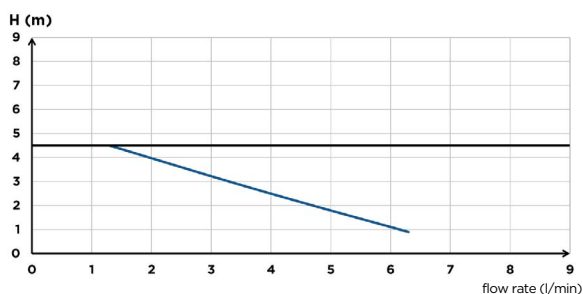

CONNECTIONS

← Discharge diameter (int.) : 10 mm

→ Inlet diameter DN : 28 mm

PACK CONTAINS

Sanicondens Eco, non-return valve, fixing screws, 1 inlet adapter, 1 drain hose (5 m), 1 power cable 1.5 m, 1 outlet adapter

CURVE

— recommended max height: 4.5 m

TECHNICAL FEATURES

Max. power of boiler	Oil 30, Gas 50 kW
Number of inlets	2
Inlet diameter DN	28 mm
Discharge diameter (int.)	10 mm
Tank volume	2.2 L
Max. incoming temperature	80°C (S3 15%)
Voltage / Frequency	220-240 V / 50-60 Hz
Max. power consumption	60 W
Maximum current	0.52 A
IP Rating	IP24
Electrical class	I
Noise level	< 45 dB(A)
Identification and logistics	
Gross weight	2.5 kg
EAN code	3308815083681
Product code	1141

DIMENSIONS