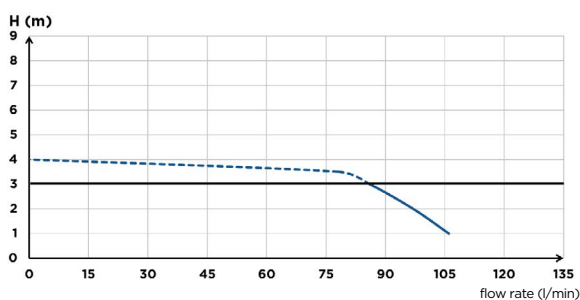

Sanicompact

PRODUCT BENEFITS

- Ultra-compact toilet with built-in macerator*
- Has a depth of just 430 mm
- Able to add a wash basin to this small WC for a cloakroom
- Flow rate >100 l/min and requires a minimum dynamic pressure of 1.7 bar water supply

*Due to the compact nature of this unit it may activate during use.

CONNECTIONS

← Discharge diameter ext. : 32 mm

→ External inlet diameter : 40 mm

Multi-cutter disc

TECHNICAL FEATURES

Number of inlets	1
External inlet diameter	40 mm
Discharge diameter ext.	32 mm
Max. incoming temperature	35°C
Flush volume	1.8/3 L
Voltage / Frequency	220-240 V / 50-60 Hz
Motor power	550 W
IP Rating	IP44
Electrical class	I
Noise level	51 dB(A)
Identification and logistics	
Gross weight	25 kg
EAN code	3308815025346
Product code	1081

PACK CONTAINS

Sanicompact, non-return valve, floor fixings

CURVE

— recommended max height: 3 m

DIMENSIONS