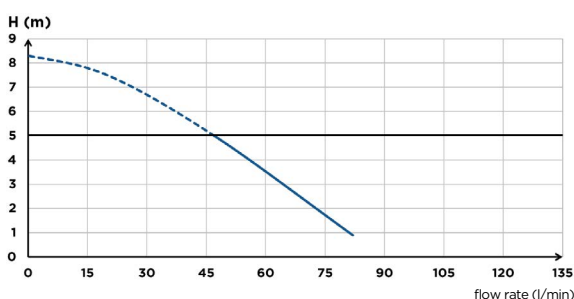

## CONNECTIONS

← Discharge diameter ext. : 22/28/32 mm

→ External inlet diameter : 40/100 mm

- Direct access to the basket in case of blockage due to improper use of the device without dismantling the device and without emptying the tank

## CURVE

— recommended max height: 5 m

## TECHNICAL FEATURES

Number of inlets	4
External inlet diameter	40/100 mm
Discharge diameter ext.	22/28/32 mm
Max. incoming temperature	35°C
Min. shower tray height	150 mm
Activation level	95 mm
Voltage / Frequency	220-240 V / 50-60 Hz
Motor power	400 W
IP Rating	IP44
Electrical class	I
Noise level	46 dB(A)
<b>Identification and logistics</b>	
Gross weight	7 kg
EAN code	3308815013183
Product code	1902

## DIMENSIONS