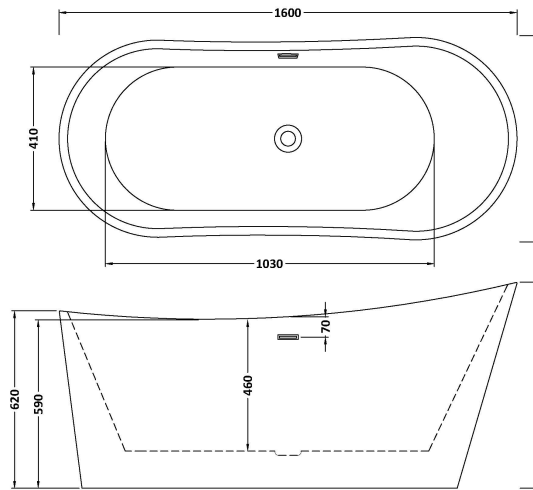

**Sales Code:** NFB171

**Barcode:** 5056678450154

**Brand:** nuie Choice

**Description:** Nuie Choice Moment 1600mm Freestanding Bath With Legs And Waste

### Product Dimensions

Product	720 x 650 x 1600mm (H x W x L)
Packaged	650 x 820 x 1640mm (H x W x D)
Nett Weight	45 kg
Packaged Weight	55 kg

### Packaging Details

Box Qty	0
---------	---

### Product Details

Volume	168 Litre
Country of Origin	China
Product Material	Acrylic
Colour/Finish	White
Style	Contemporary
Fixings Included	No
Bath Panel Included	No
Ce Certified	Yes
Declaration Of Performance	No
Displaced Capacity	98 Litre
Embossed	No
Includes Grips	No
Includes Seat	No
Leg Set Included	Yes
Legs Included	Yes
No. Of Tapholes	No Tapholes
Overflow Included	No
Painted Option Available	Yes
Slip Resistant	No
Tap Included	No
Ukca Certified	Yes
Waste Included	Yes