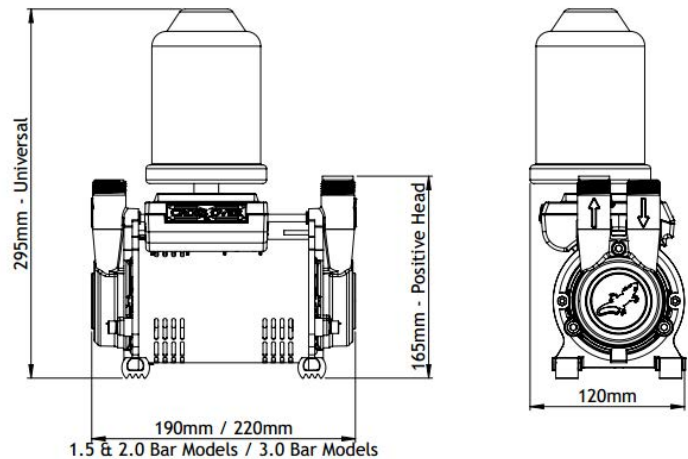

Pump Dimensions

Performance

CT FORCE Technical Specification

Part No.	Description	Specification			Performance			Connection Type			Pump Volumetrics				Packed Pump Volumetrics			
		Electrical Input	Fuse	Pump Type	Pressure (kPa/Bar) at 16ltr/min	Pressure (kPa/Bar) at 8ltr/min	Max pressure (kPa/Bar) closed head	Pump	Hoses	Isolators	Dimensions				Dimensions			
		230/1/50		Regenerative				BSP	Push fit	Isolators integrated into the hoses	Weight (Kg)	Length (mm)	Width (mm)	Height (mm)	Weight (Kg)	Length (mm)	Width (mm)	Height (mm)
CT FORCE																		
FORCE 15 PT FORCE 15 IPT	1.5 Bar Twin End Positive Head Shower Pump	✓	3A	✓	100 (1.0)	130 (1.3)	150 (1.5)	¾"	22mm 21mm	✓	4.50	190	120	165	5.56	295	215	205
FORCE 20 PT FORCE 20 IPT	2.0 Bar Twin End Positive Head Shower Pump	✓	3A	✓	130 (1.3)	170 (1.7)	200 (2.0)	¾"	22mm 21mm	✓	4.84	190	120	165	5.89	295	215	205
FORCE 30 PT FORCE 30 IPT	3.0 Bar Twin End Positive Head Shower Pump	✓	3A	✓	200 (2.0)	250 (2.5)	300 (3.0)	¾"	22mm 21mm	✓	6.37	220	120	165	7.43	295	215	205
FORCE 20 PS FORCE 20 IPS	2.0 Bar Single End Positive Head Shower Pump	✓	3A	✓	130 (1.3)	170 (1.7)	200 (2.0)	¾"	22mm 21mm	✓	4.22	190	120	165	5.27	295	215	205
FORCE 30 PS FORCE 30 IPS	3.0 Bar Single End Positive Head Shower Pump	✓	3A	✓	200 (2.0)	250 (2.5)	300 (3.0)	¾"	22mm 21mm	✓	5.75	220	120	165	6.80	295	215	205
CT FORCE																		
FORCE 15 TU FORCE 15 ITU	1.5 Bar Twin End Positive and Negative Head Shower Pump	✓	3A	✓	100 (1.0)	130 (1.3)	150 (1.5)	¾"	22mm 21mm	✓	5.20	190	130	295	6.32	295	215	365
FORCE 20 TU FORCE 20 ITU	2.0 Bar Twin End Positive and Negative Head Shower Pump	✓	3A	✓	130 (1.3)	170 (1.7)	200 (2.0)	¾"	22mm 21mm	✓	5.53	190	130	295	6.65	295	215	365
FORCE 30 TU FORCE 30 ITU	3.0 Bar Twin End Positive and Negative Head Shower Pump	✓	3A	✓	200 (2.0)	250 (2.5)	300 (3.0)	¾"	22mm 21mm	✓	7.07	220	130	295	8.19	295	215	365
FORCE 20 SU FORCE 20 ISU	2.0 Bar Single End Positive and Negative Head Shower Pump	✓	3A	✓	130 (1.3)	170 (1.7)	200 (2.0)	¾"	22mm 21mm	✓	4.92	190	130	295	6.03	295	215	365
FORCE 30 SU FORCE 30 ISU	3.0 Bar Single End Positive and Negative Head Shower Pump	✓	3A	✓	200 (2.0)	250 (2.5)	300 (3.0)	¾"	22mm 21mm	✓	6.45	220	130	295	7.56	295	215	365