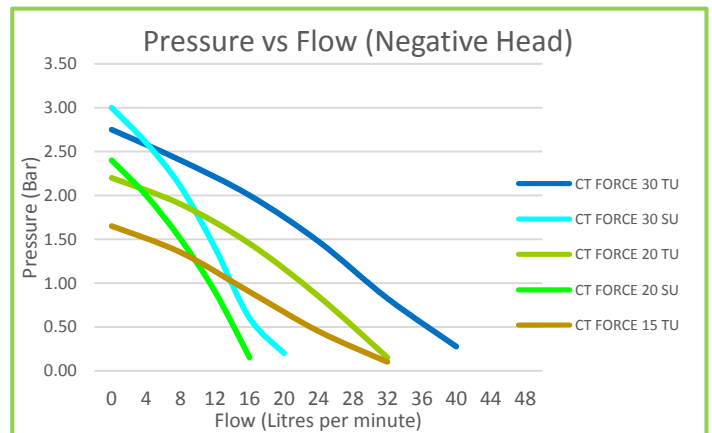

Performance