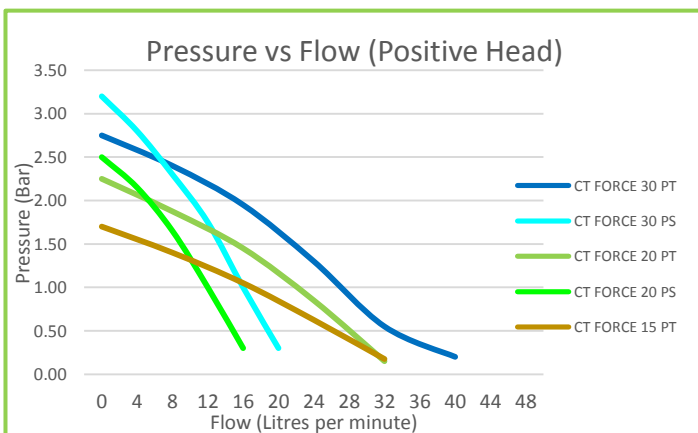

Performance