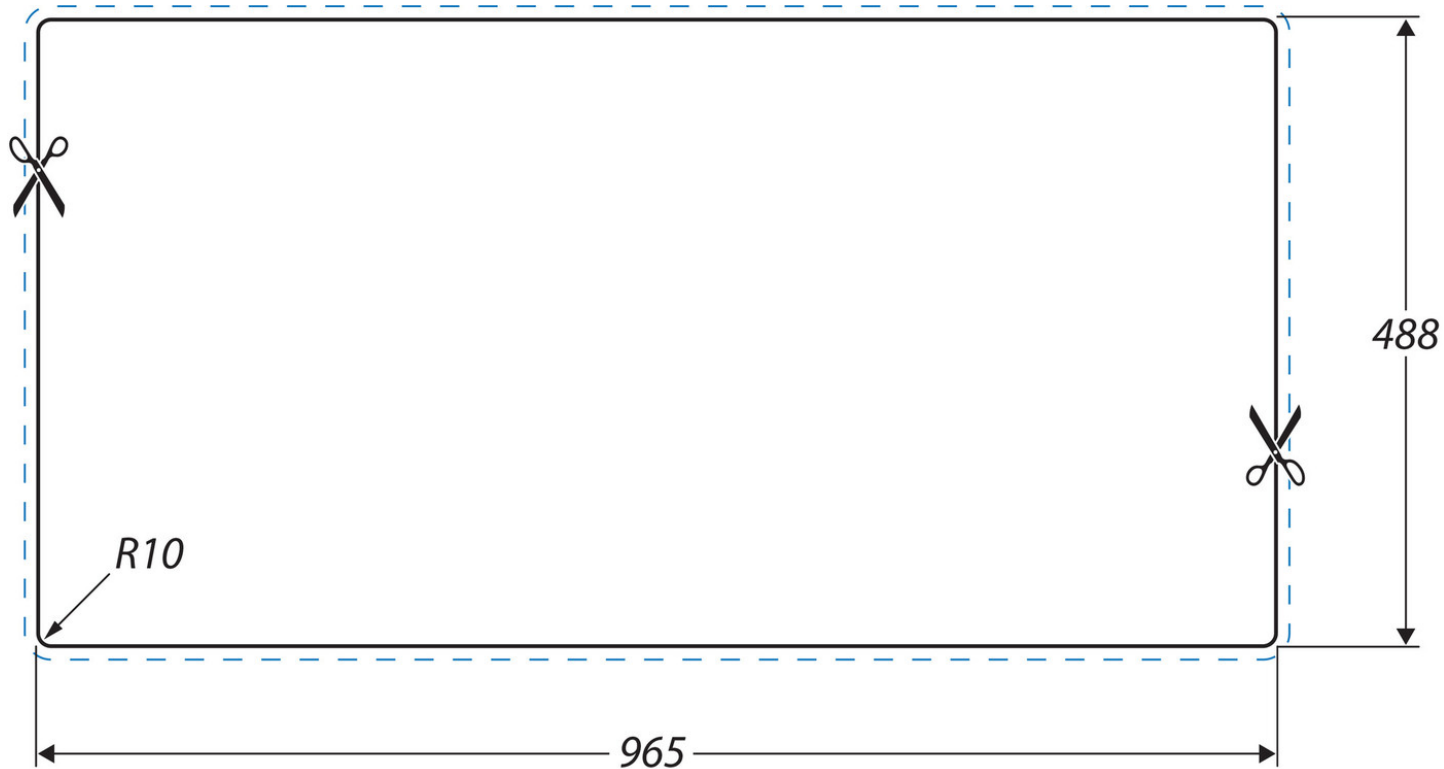

# ROCKFORD 18 10 STAINLESS STEEL INSET SINK

RK9851L/

Cut Out Template

Dimensions in mm. Not to scale.

Date of download: July 28, 2020

AGA Rangemaster continuously seeks improvements in specification, design and production of products and thus, alterations take place periodically. Whilst every effort is made to produce up to date resources, the information included here is intended as a guide. Always refer to the installation instructions when fitting, installation work should be completed by a professional tradesman.