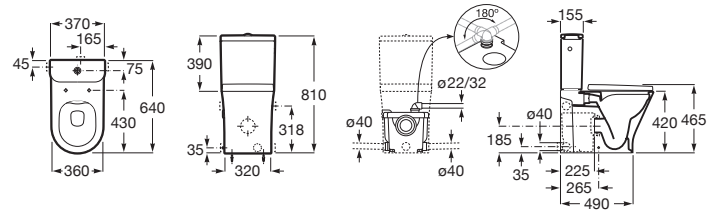

THE GAP

The Gap D-Trit WC with integrated macerator

DIMENSIONS

Length	370 mm
Width	640 mm
Height	810 mm

COLOURS AND FINISHES

00 White

TECHNICAL DRAWINGS

FEATURES

The Gap D-Trit is Roca's stylish and versatile close coupled toilet with integrated macerator, rimless bowl and Supralit® antibacterial toilet seat. Designed for easy installation and easy access with up to 3 additional inlets for other bathroom connections. The pack includes rimless toilet, fixing kit, side covers, macerator and soft-close toilet seat. Requires electrical connection.

Shape: Round

Style: Neutral

Weight (Kg): 53

The Gap

The Gap collection provides a wide range of modern design options, including WCs, basins and bathroom vanity units to optimise any space. The extensive furniture range also includes perfect solutions for compact bathrooms as well base units for on countertop basins.