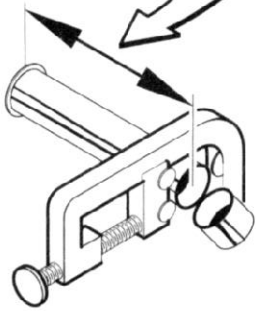

Assembly instruction

Instrucciones de montaje

Notice de montage

Montageanleitung

Istruzioni di montaggio

Date

50mm

Water seal
Cierre de agua
Garde d'eau
Wasseranschlusshöhe
Chiusura idraulica

36 l/m

Water volume
Volume de agua
débit d'eau
Wasservolumen
Portata d'acqua

Check out our full range of Bathroom Accessories

Bathroom Accessory Sets

Heated Towel Rails

Bathroom Extractor Fans

Bathroom Lighting