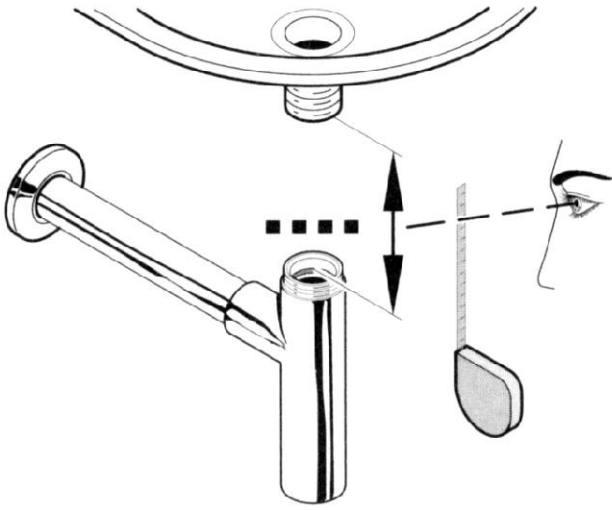

Assembly instruction

Instrucciones de montaje

Notice de montage

Montageanleitung

Istruzioni di montaggio

Date

50mm

Water seal
Cierre de agua
Garde d'eau
Wasseranschlusshöhe
Chiusura idraulica

36 l/m

Water volume
Volume de agua
débit d'eau
Wasservolumen
Portata d'acqua

Check out our full range of Bathroom Accessories

Bathroom Accessory Sets

Heated Towel Rails

Bathroom Extractor Fans

Bathroom Lighting