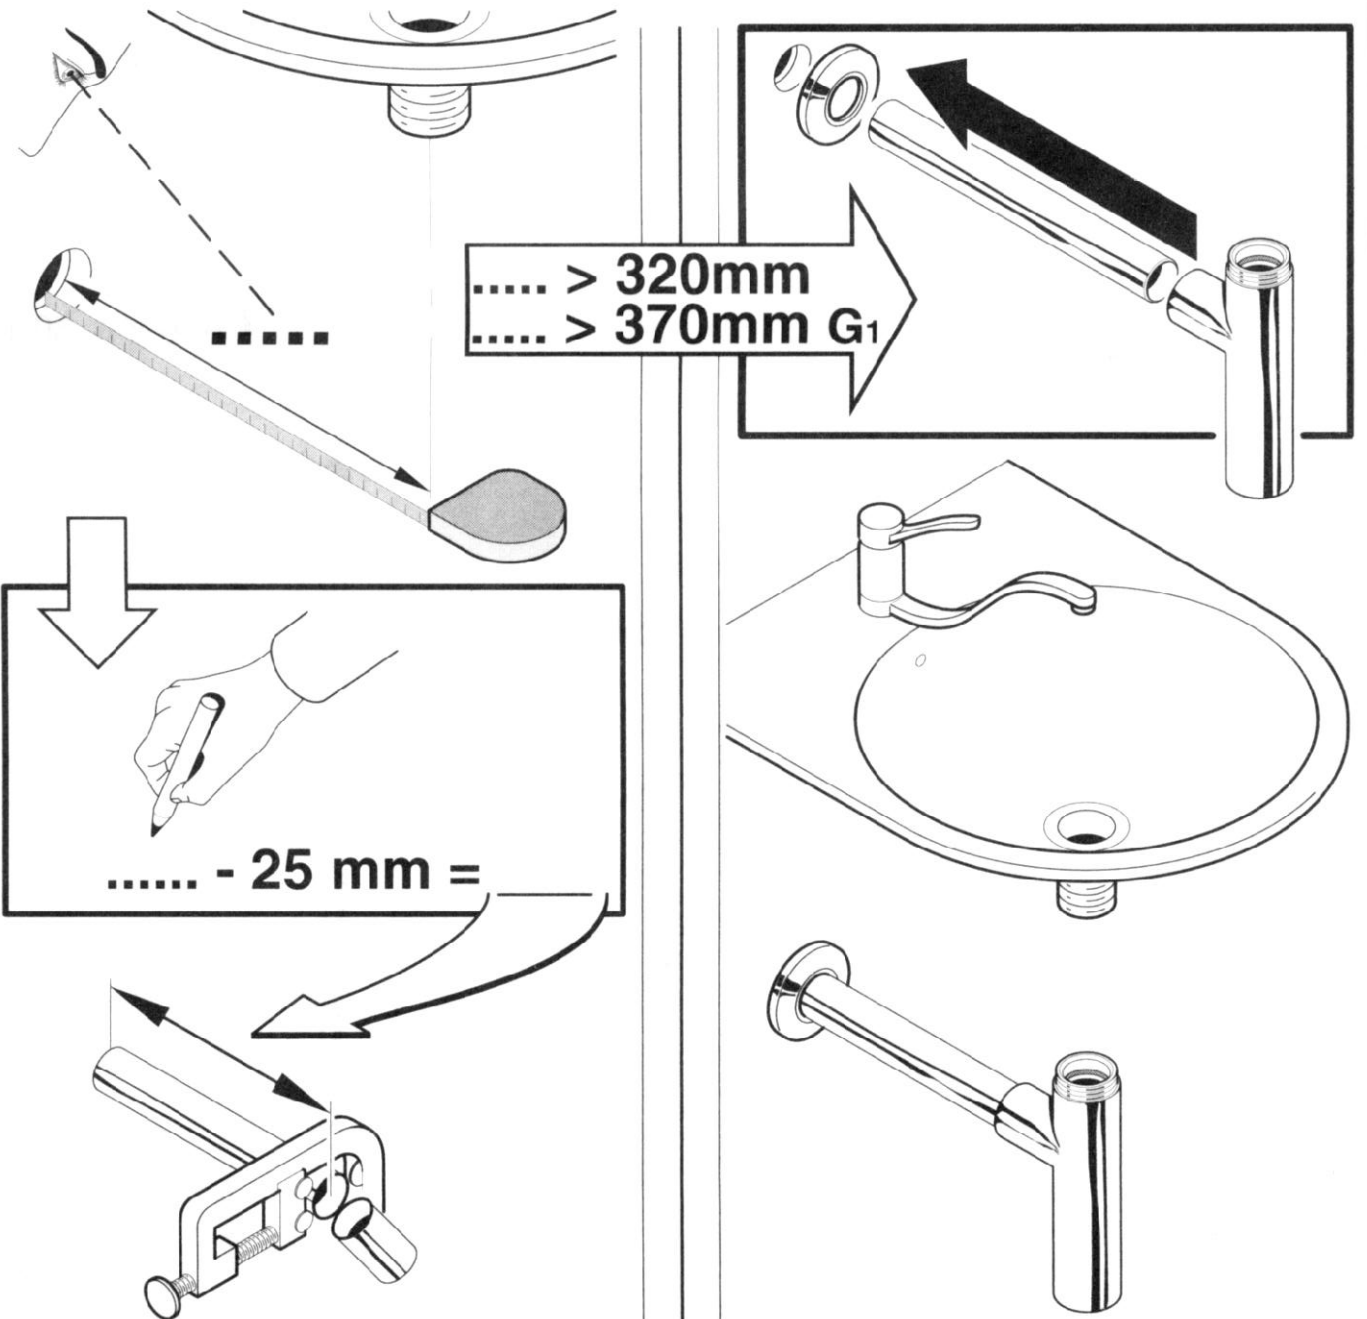

Assembly instruction

Instrucciones de montaje

Notice de montage

Montageanleitung

Istruzioni di montaggio

Date

50mm

Water seal
Cierre de agua
Garde d'eau
Wasseranschlusshöhe
Chiusura idraulica

36 l/m

Water volume
Volume de agua
débit d'eau
Wasservolumen
Portata d'acqua

Check out our full range of Bathroom Accessories

Bathroom Accessory Sets

Heated Towel Rails

Bathroom Extractor Fans

Bathroom Lighting

Shower Seats

Grab Rails

Shower Curtains

Toilet Brushes

Bathroom Cleaning Products

Wall Mounted Bathroom Accessories

Robe Hooks

Bathroom Tumblers

Toilet Roll Holders

Soap Dishes

Towel Rings

Shower Caddies

Bathroom Mirrors

Standard Bathroom Mirrors

LED Bathroom Mirrors

Shaving Mirrors