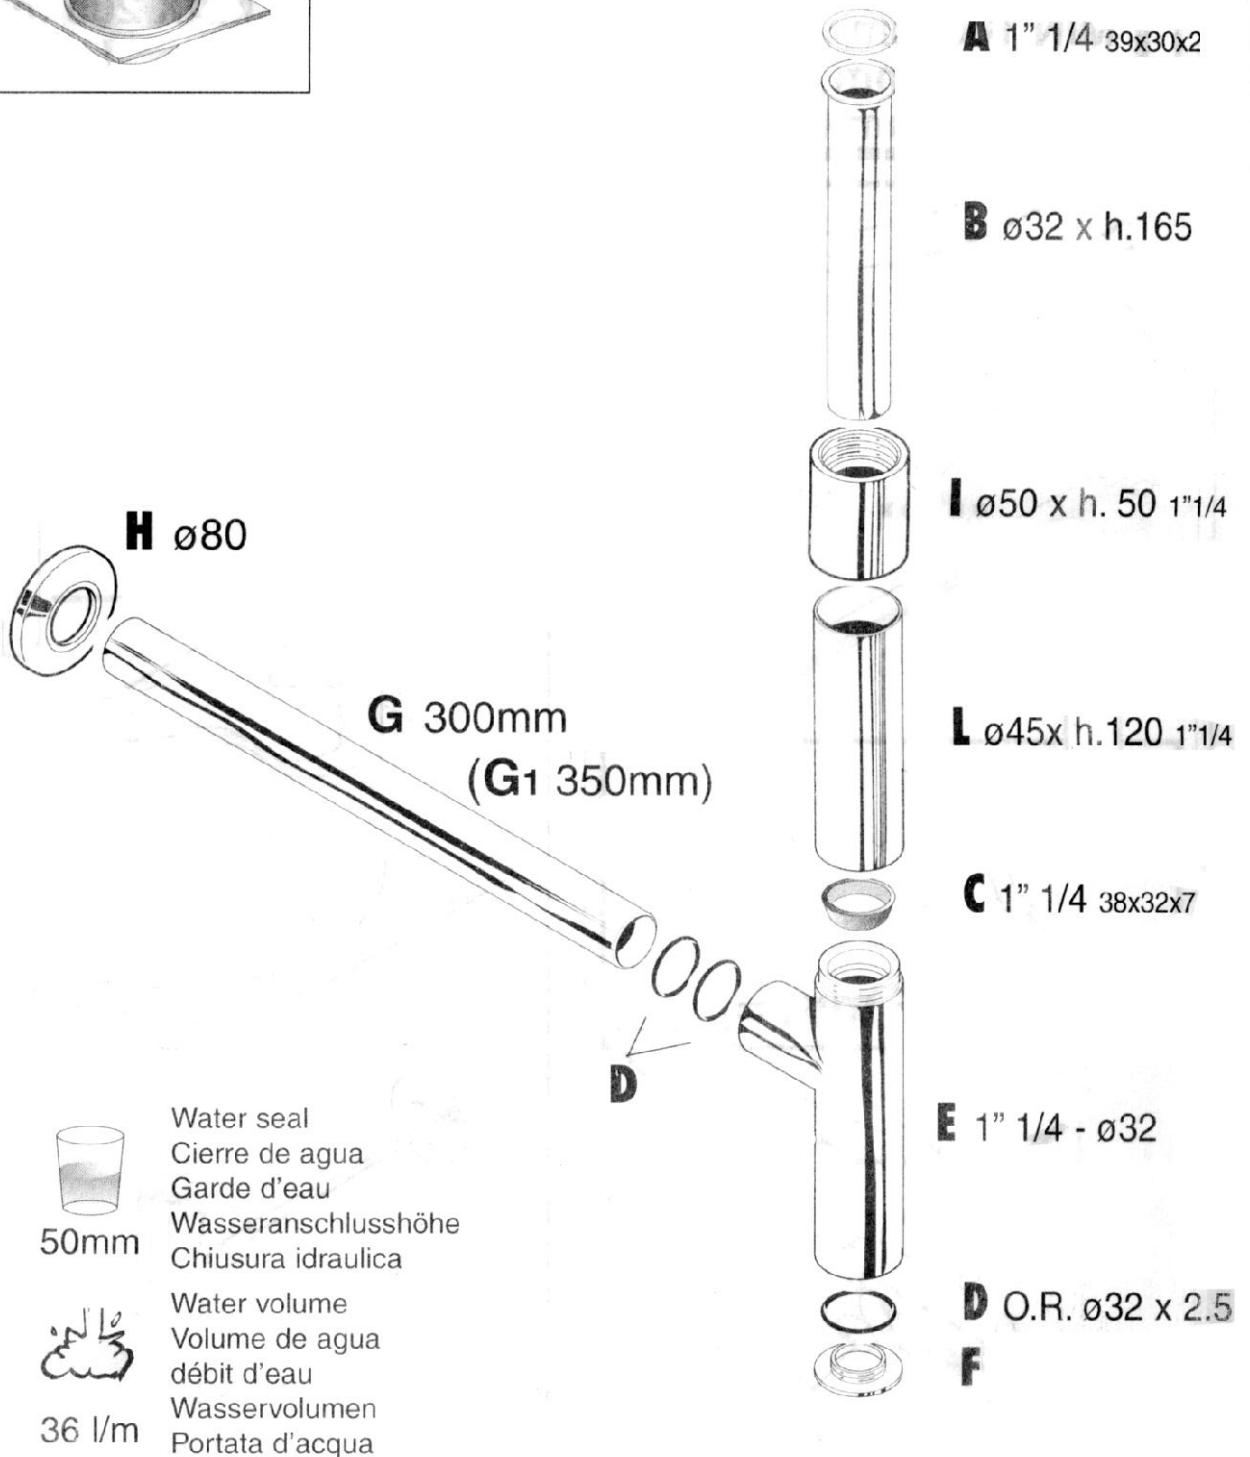

Assembly instruction

Instrucciones de montaje

Notice de montage

Montageanleitung

Istruzioni di montaggio

Date

50mm

Water seal
Cierre de agua
Garde d'eau
Wasseranschlusshöhe
Chiusura idraulica

36 l/m

Water volume
Volume de agua
débit d'eau
Wasservolumen
Portata d'acqua

Check out our full range of Bathroom Accessories

Bathroom Accessory Sets

Heated Towel Rails

Bathroom Extractor Fans

Bathroom Lighting

Shower Seats

Grab Rails

Shower Curtains

Toilet Brushes

Bathroom Cleaning Products

Wall Mounted Bathroom Accessories

Robe Hooks

Bathroom Tumblers

Toilet Roll Holders

Soap Dishes

Towel Rings

Shower Caddies

Bathroom Mirrors

Standard Bathroom Mirrors

LED Bathroom Mirrors

Shaving Mirrors