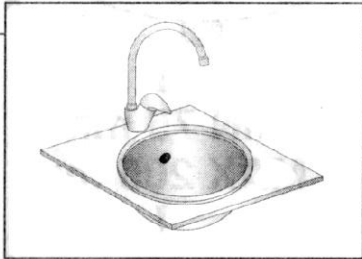

Assembly instruction

Instrucciones de montaje

Notice de montage

Montageanleitung

Istruzioni di montaggio

Date

50mm

Water seal
Cierre de agua
Garde d'eau
Wasseranschlusshöhe
Chiusura idraulica

36 l/m

Water volume
Volume de agua
débit d'eau
Wasservolumen
Portata d'acqua

Check out our full range of Bathroom Accessories

Bathroom Accessory Sets

Heated Towel Rails

Bathroom Extractor Fans

Bathroom Lighting

Shower Seats

Grab Rails

Shower Curtains

Toilet Brushes

Bathroom Cleaning Products

Wall Mounted Bathroom Accessories

Robe Hooks

Bathroom Tumblers