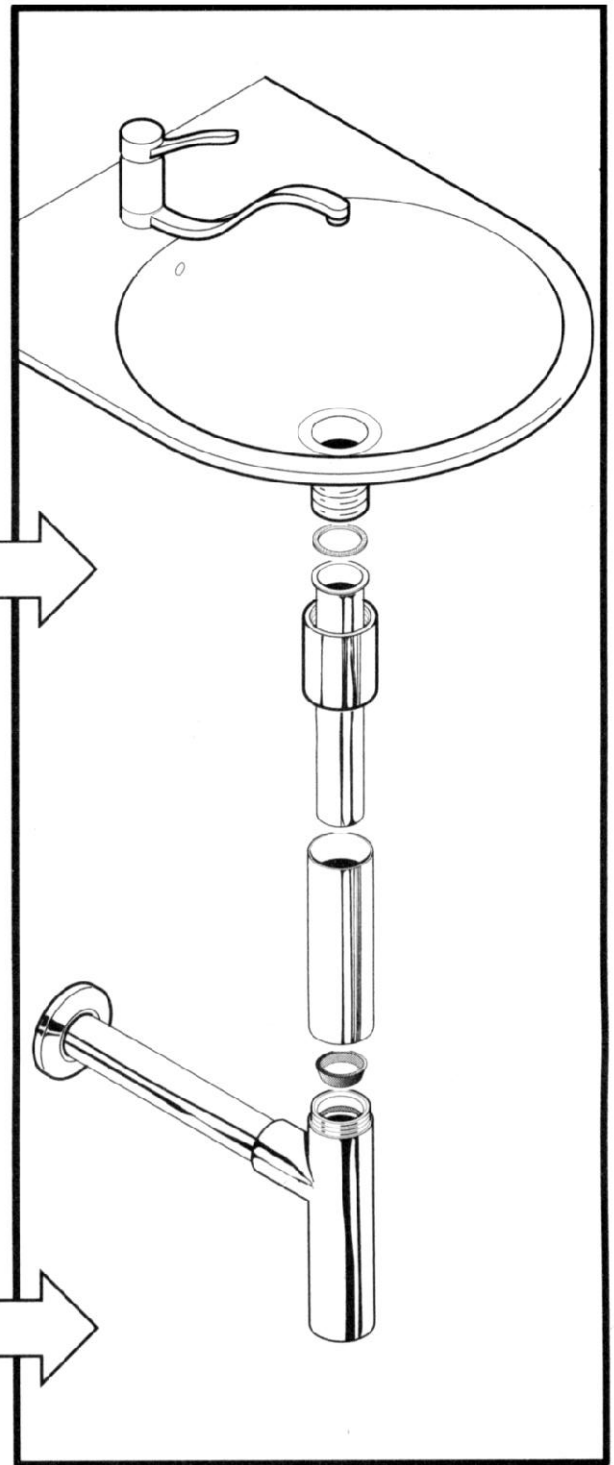

Assembly instruction

Instrucciones de montaje

Notice de montage

Montageanleitung

Istruzioni di montaggio

Date

50mm

Water seal
Cierre de agua
Garde d'eau
Wasseranschlusshöhe
Chiusura idraulica

36 l/m

Water volume
Volume de agua
débit d'eau
Wasservolumen
Portata d'acqua

Check out our full range of Bathroom Accessories

Bathroom Accessory Sets

Heated Towel Rails

Bathroom Extractor Fans

Bathroom Lighting