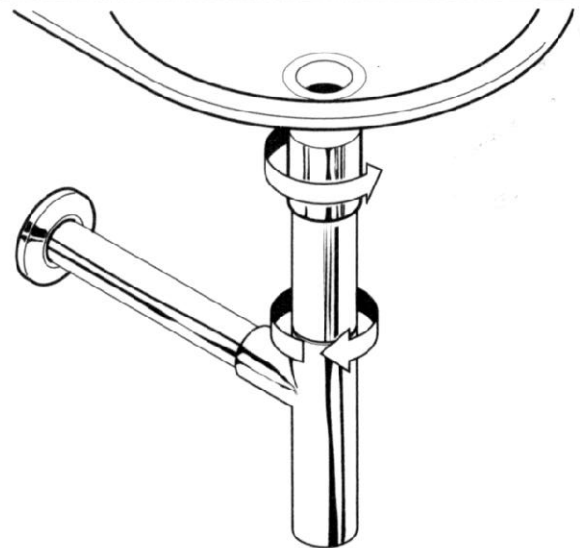

Assembly instruction

Instrucciones de montaje

Notice de montage

Montageanleitung

Istruzioni di montaggio

Date

50mm

Water seal
Cierre de agua
Garde d'eau
Wasseranschlusshöhe
Chiusura idraulica

36 l/m

Water volume
Volume de agua
débit d'eau
Wasservolumen
Portata d'acqua

Check out our full range of Bathroom Accessories

Bathroom Accessory Sets

Heated Towel Rails

Bathroom Extractor Fans

Bathroom Lighting

Shower Seats

Grab Rails

Shower Curtains

Toilet Brushes

Bathroom Cleaning Products

Wall Mounted Bathroom Accessories

Robe Hooks

Bathroom Tumblers