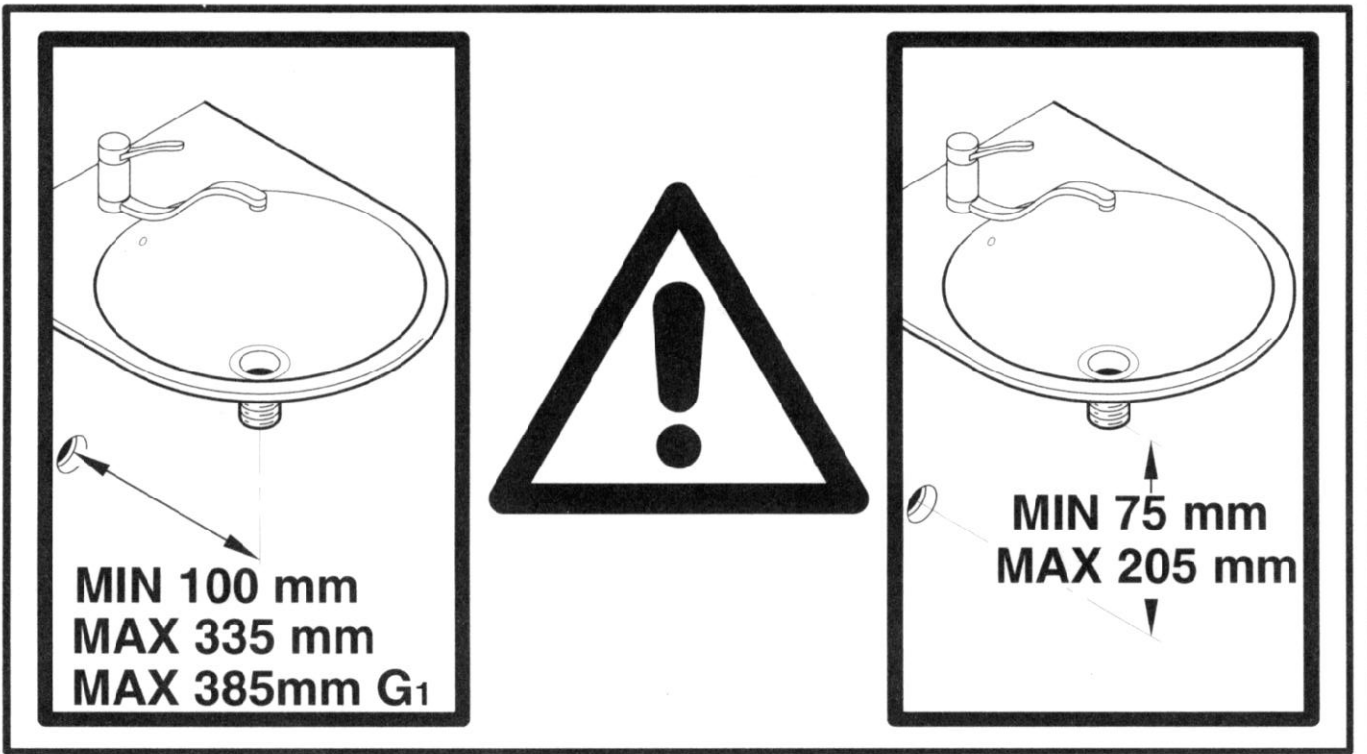

Assembly instruction

Instrucciones de montaje

Notice de montage

Montageanleitung

Istruzioni di montaggio

Date

50mm

Water seal
Cierre de agua
Garde d'eau
Wasseranschlusshöhe
Chiusura idraulica

36 l/m

Water volume
Volume de agua
débit d'eau
Wasservolumen
Portata d'acqua

Check out our full range of Bathroom Accessories

Bathroom Accessory Sets

Heated Towel Rails

Bathroom Extractor Fans

Bathroom Lighting

Shower Seats

Grab Rails

Shower Curtains

Toilet Brushes

Bathroom Cleaning Products

Wall Mounted Bathroom Accessories

Robe Hooks

Bathroom Tumblers