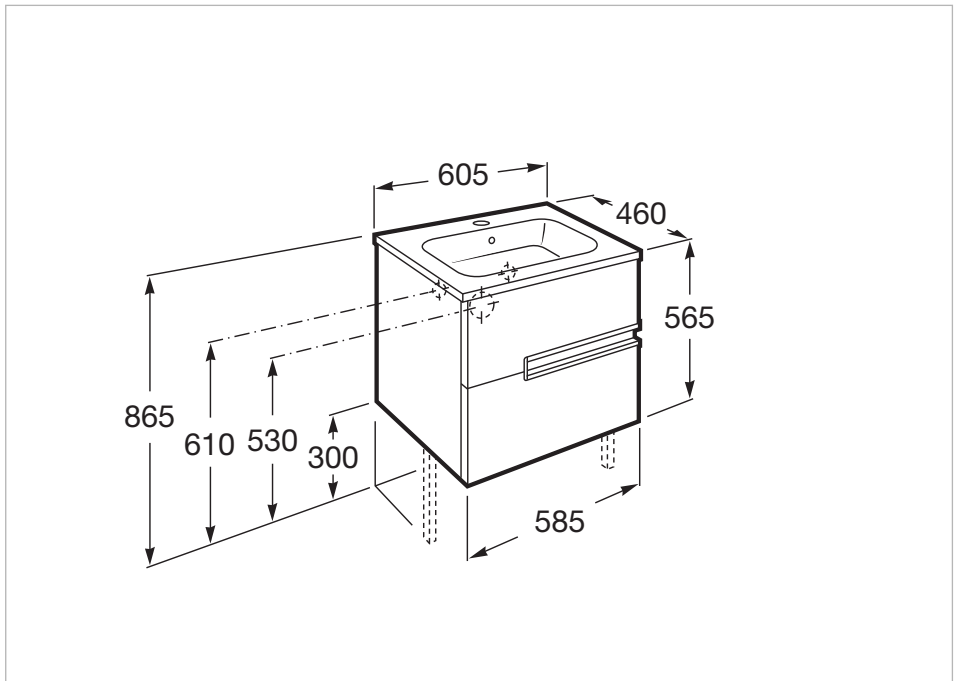

Simplicity and functionality are the highlights of this collection, which offers solutions for the bathroom space with an up-to-date design. Proposals perfectly adapted to every life style and that permit customizing the bath area with different compositions.

Unik (base unit and basin)

Base unit / Closing and opening system: Soft close drawers
Base unit / Doors and drawers combination: 2 drawers
Base unit / Structure: Drawers
Basin / Integrated shelf
Basin / Shelf position: On both sides
Basin / Taphole configuration: 1 taphole in the middle
Installation type: Wall-hung, Wall-hung with optional legs
Material / Basin: Vitreous china
Tap installation: On the basin

Colours and finishes

How to obtain the reference number
Replace the “..” with the desired finish code from the list below

	153 Gloss Anthracite Grey
	154 Textured Wenge
	155 Textured Oak
	806 Gloss White

Dimensions

Length: 600 mm.
Width: 460 mm.
Height: 565 mm.

Optional

- 816413001 Optional leg set (x2)
- 816760001 Lateral towel rail for base unit
- 816761001 Set of 2 furniture hooks
- 816819409 Organizing box
- 816820409 Organizing box

Technical drawings