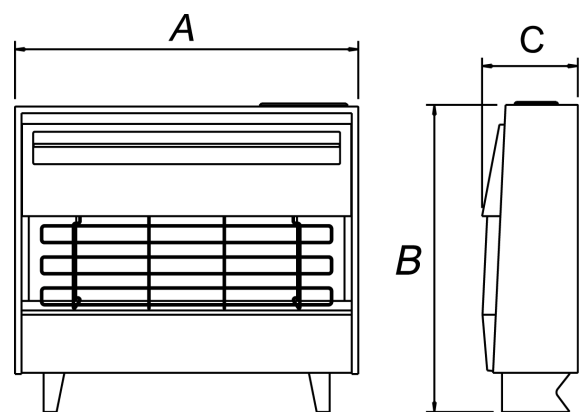

### Dimensions

Model	A	B	C
Firegem Visa	540mm	660mm	196mm

Model	Product Code
Firegem Visa Olive	A85014
Firegem Visa Black	A85015
Firegem Visa Black/Chrome	A85048