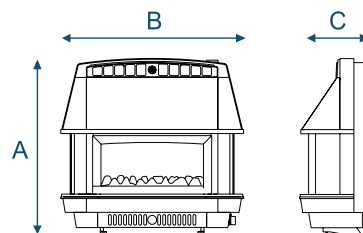

### Chimney Requirements

Brick Chimney

Pre-fabricated Flue

Pre-cast Flue

A	B	C
635mm	650mm	241mm

Product Code	Model
A98003	Firecharm LFE Black
A98004	Firecharm LFE Bronze