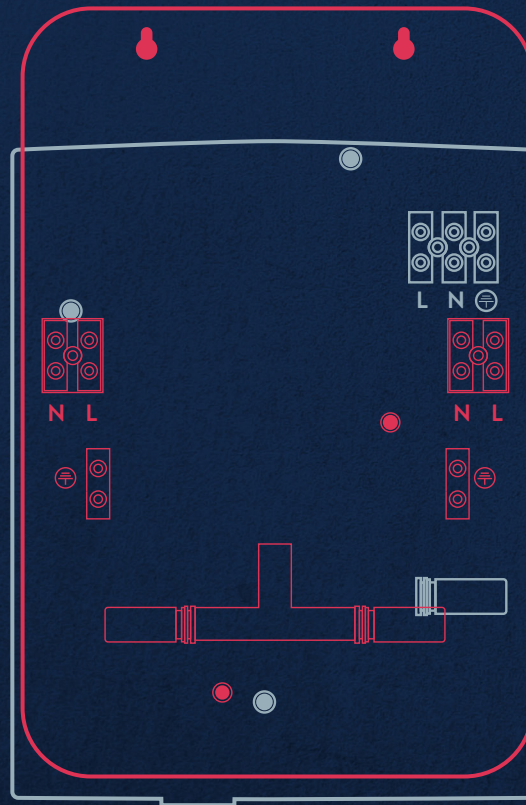

GAINSBOROUGH

Gainsborough Stanza replaced with Gainsborough Slim Duo

Slim Duo covers wall fixings, and has multiple water and electrical entry points.

Gainsborough Stanza

Gainsborough Slim Duo