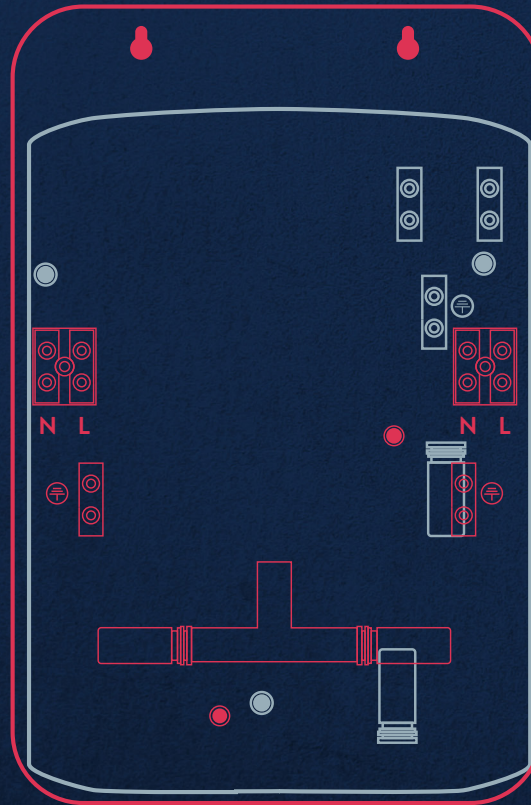

GAINSBOROUGH

Gainsborough SE replaced with Gainsborough Slim Duo

Slim Duo covers wall fixings, and has multiple water and electrical entry points.

Gainsborough SE

Gainsborough Slim Duo