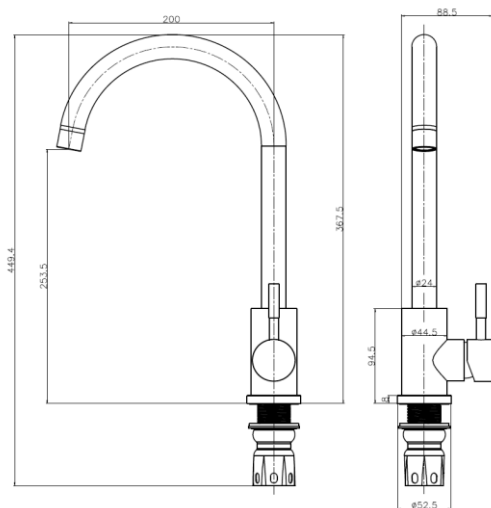

### Specification

Finish	Gold
Body	Stainless Steel
Fitting	fixation kits/inlet hoses
Connections	
Spout Rotation (°)	360

### Dimensions

Tap Hole Size (mm)	35
Height (mm)	367
Base Width (mm)	52.5
Reach (mm)	200
Weight (kg)	1.55
Box Dimensions (mm)	430 x 235 x 55
Packed Weight (kg)	2