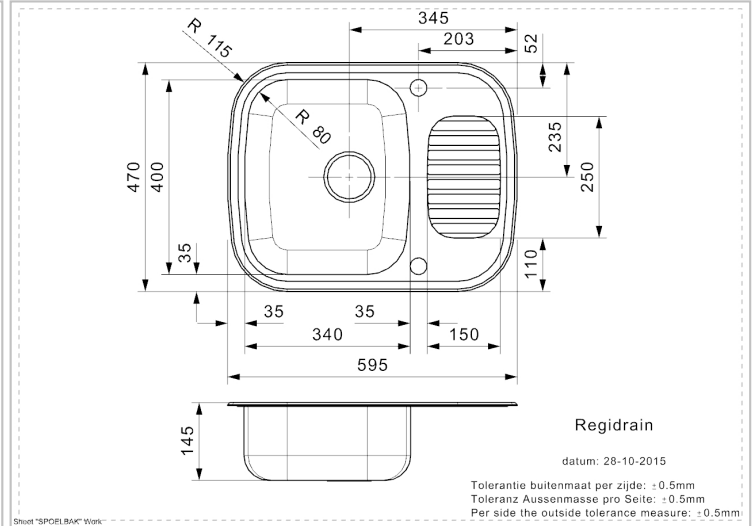

## Additional Information

Depth	160 mm
SKU	R01929
Outlet	3.5" outlet
Cabinet	400 mm
Type sink	Sinks with drainer
Size sink	340 x 400 mm
Total dimension	595 x 470 mm
Installation method	Inset
Packaging	Box